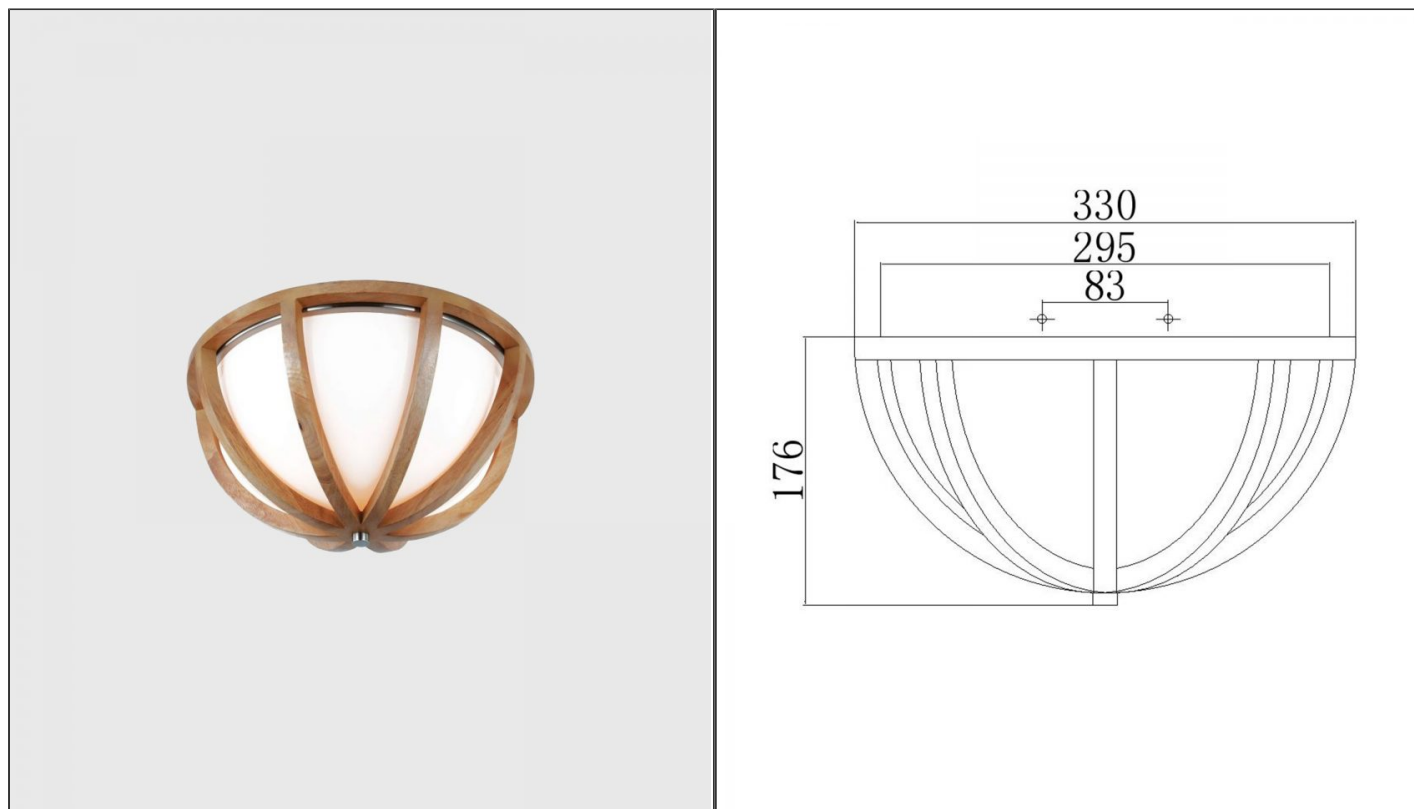

## Allier Ceiling Light

ELS.FE-ALLIER-F-LW

### PRODUCT DETAILS

<b>Dimensions (cm)</b>	H17.6 x W33
<b>Application</b>	Interior
<b>Material</b>	Glass, Metal, Wood
<b>Finish</b>	Brushed Steel, Light Wood, Opal
<b>Lamp</b>	E27 Max 60W
<b>Availability</b>	Upon Request