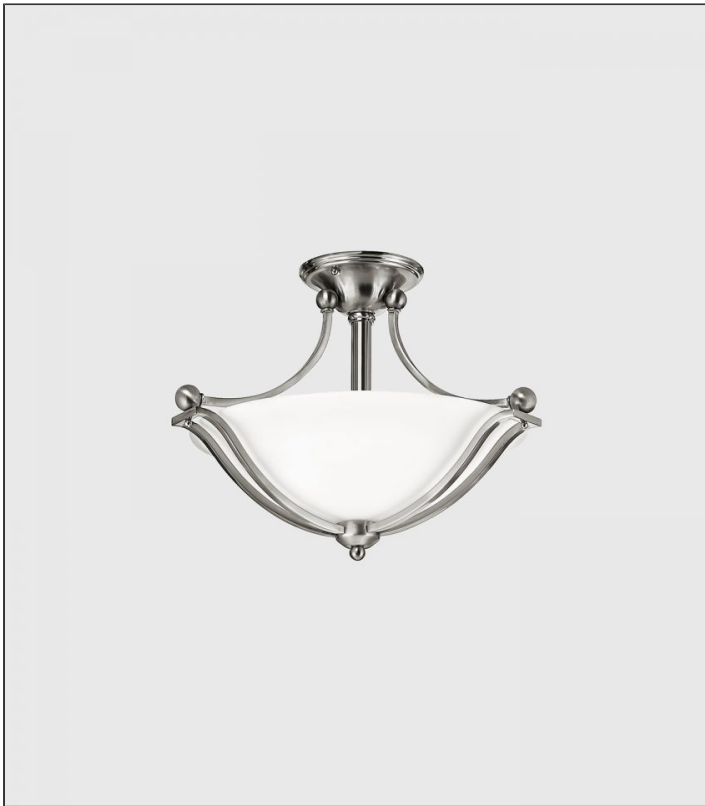

### Bolla Semi-Flush Ceiling Light

ELS.HK-BOLLA-SF

#### PRODUCT DETAILS

<b>Dimensions (cm)</b>	H35.6 x W48.9
<b>Application</b>	Interior
<b>Material</b>	Glass, Metal
<b>Lamp</b>	E26 Max 100W
<b>Availability</b>	Upon Request