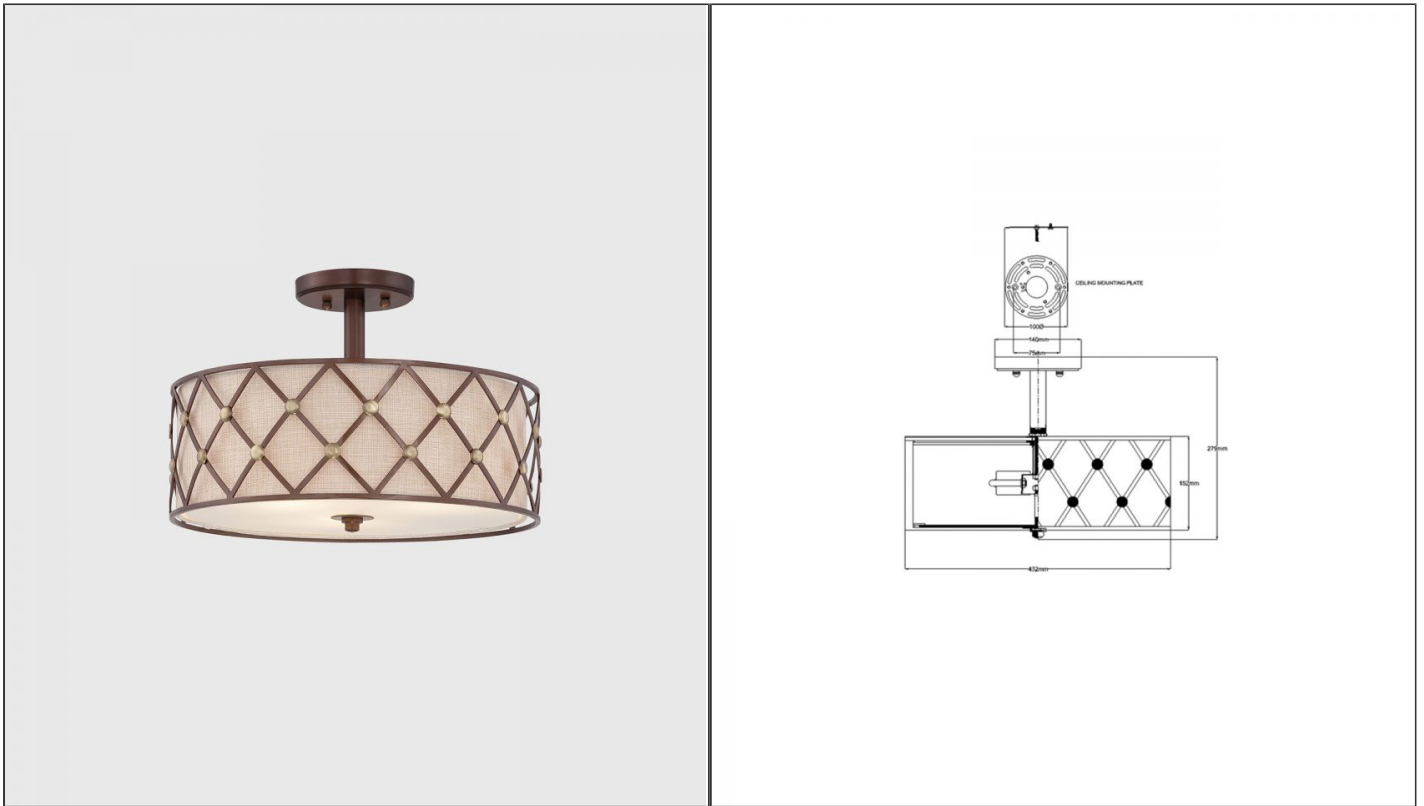

Brown Lattice Ceiling Light

ELS.QZ-BROWN-LATTICE-SF

PRODUCT DETAILS

Dimensions (cm)	H27.9 x W43.2
Application	Interior
Material	Fabric, Metal
Lamp	E26 Max 100W
Availability	Upon Request

NOTES
