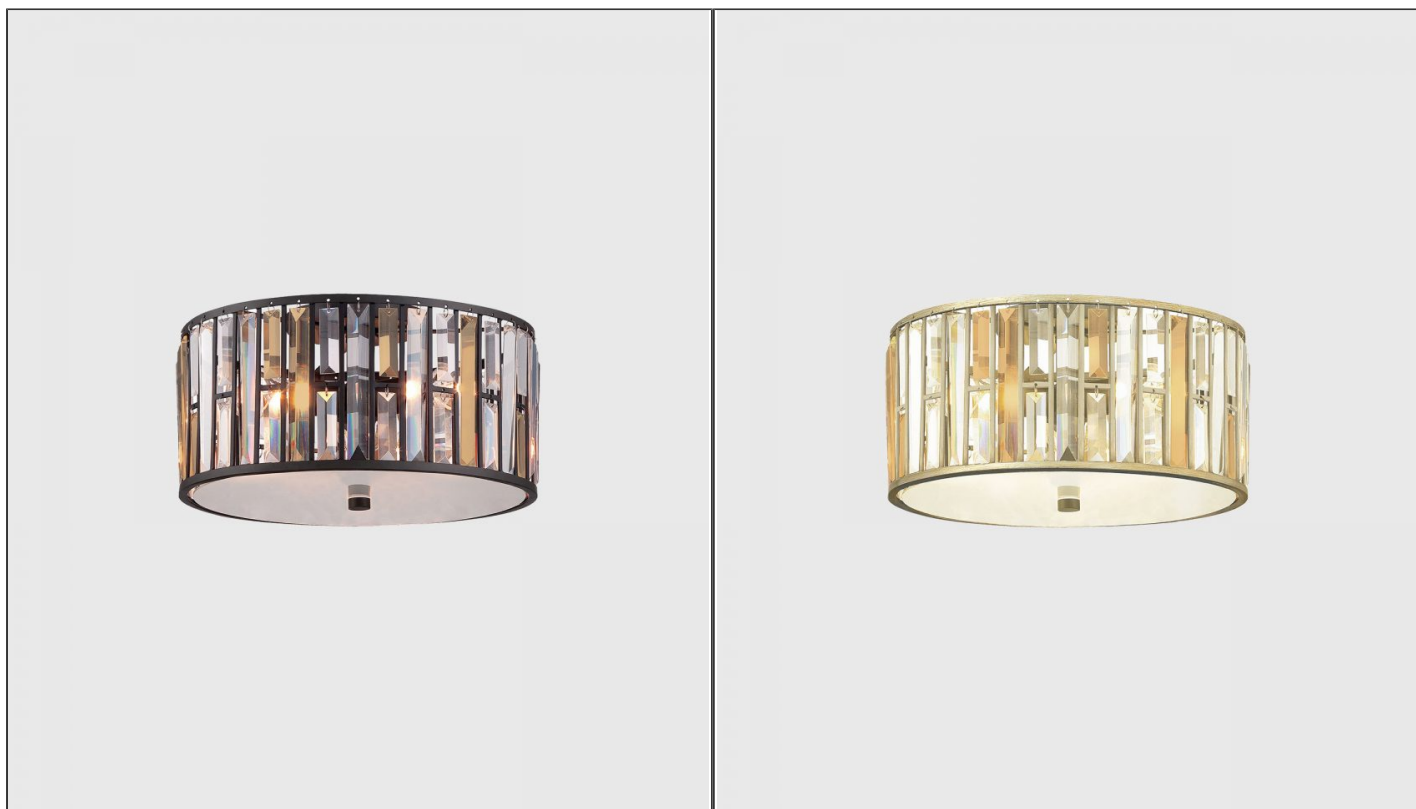

Gemma Ceiling Light

ELS.HK-GEMMA-F

PRODUCT DETAILS

Dimensions (cm)	H23.4 x W41.9
Application	Interior
Material	Metal
Lamp	E14 Max 60W
Availability	Upon Request

NOTES
