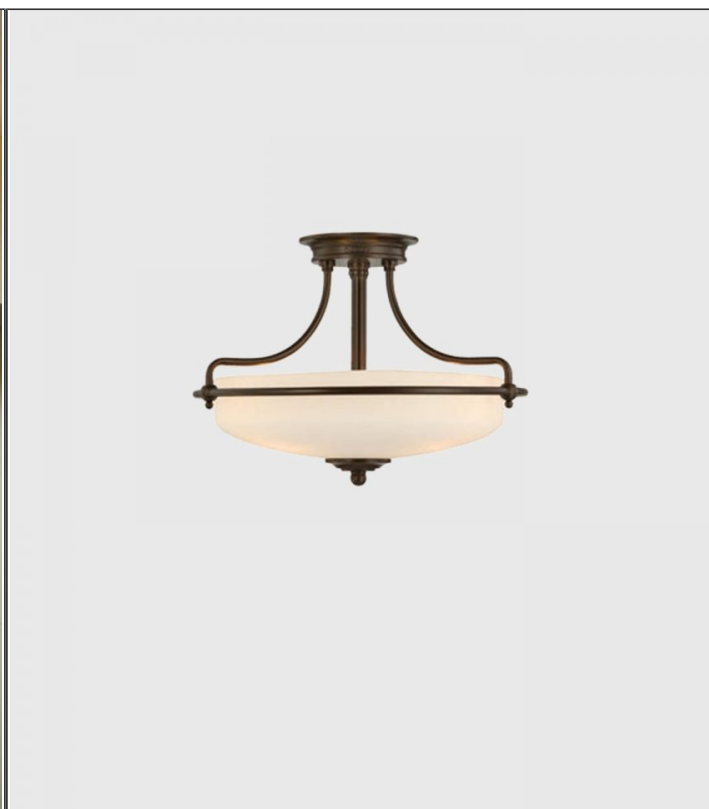

Griffin Ceiling Light

ELS.QZ-GRIFFIN-SF

PRODUCT DETAILS

Dimensions	N/A
Application	Interior
Material	Glass, Metal
Lamp	E27 Max 100W
Availability	Upon Request

NOTES
