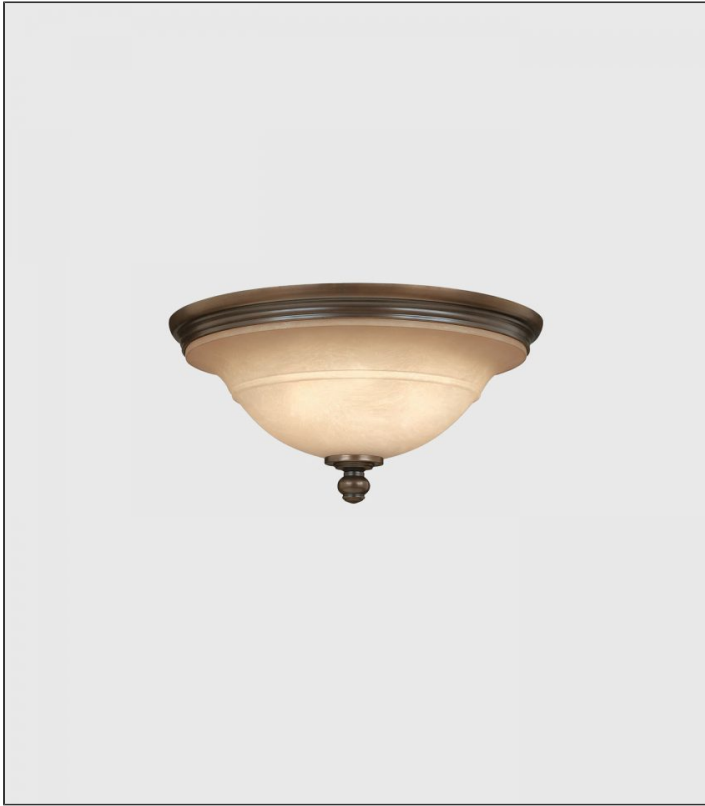

Plymouth Ceiling Light

ELS.HK-PLYMOUTH-F

PRODUCT DETAILS

Dimensions (cm)	H21 x W45
Application	Interior
Material	Metal
Finish	Old Bronze
Lamp	E27 Max 60W
Availability	Upon Request

NOTES
