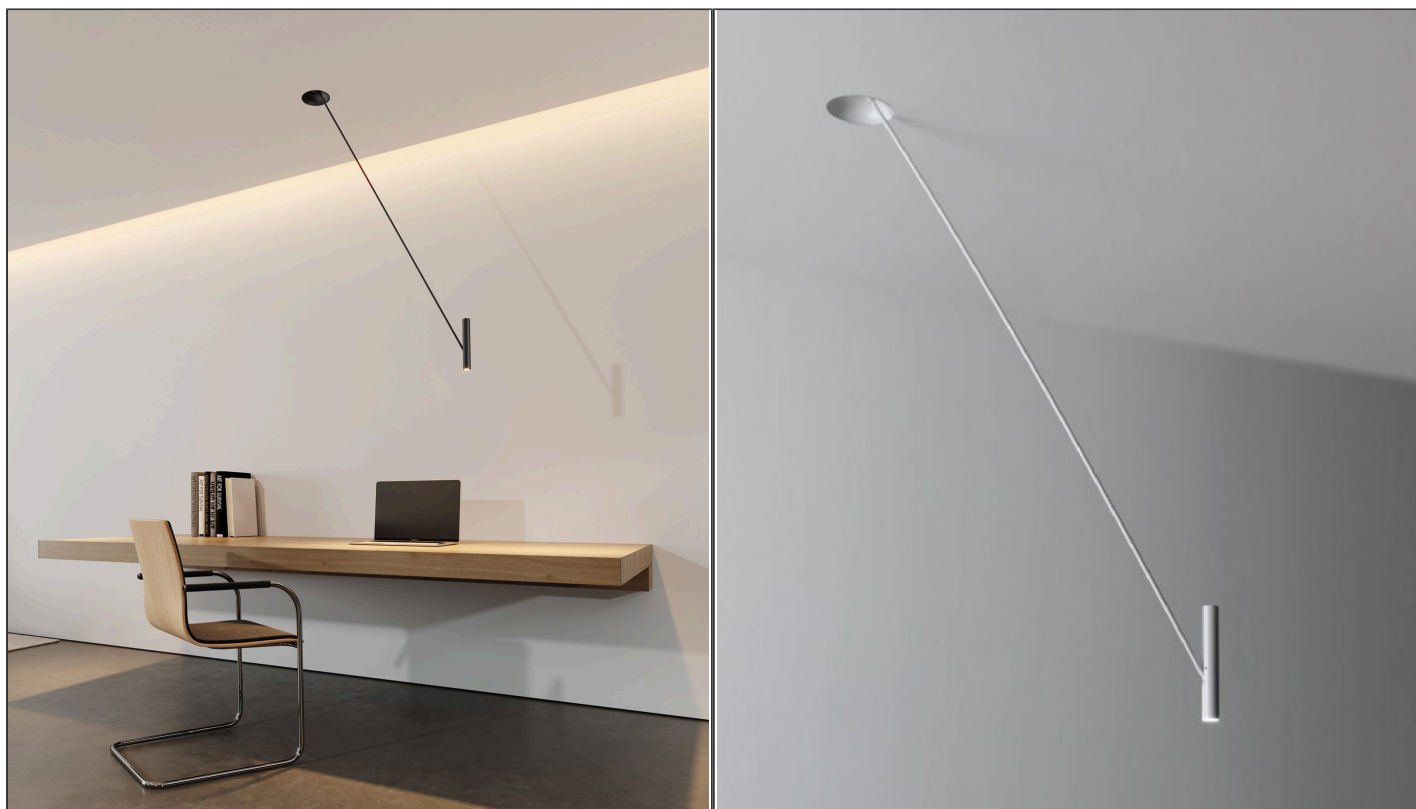

Pop P12L Ceiling Light

OTY.3P12L.22M.

PRODUCT DETAILS

Dimensions (cm)	H125 x Ø3
Application	Interior
Material	Metal
Lamp	LED 13.3W 3000K
Availability	Upon Request

NOTES
