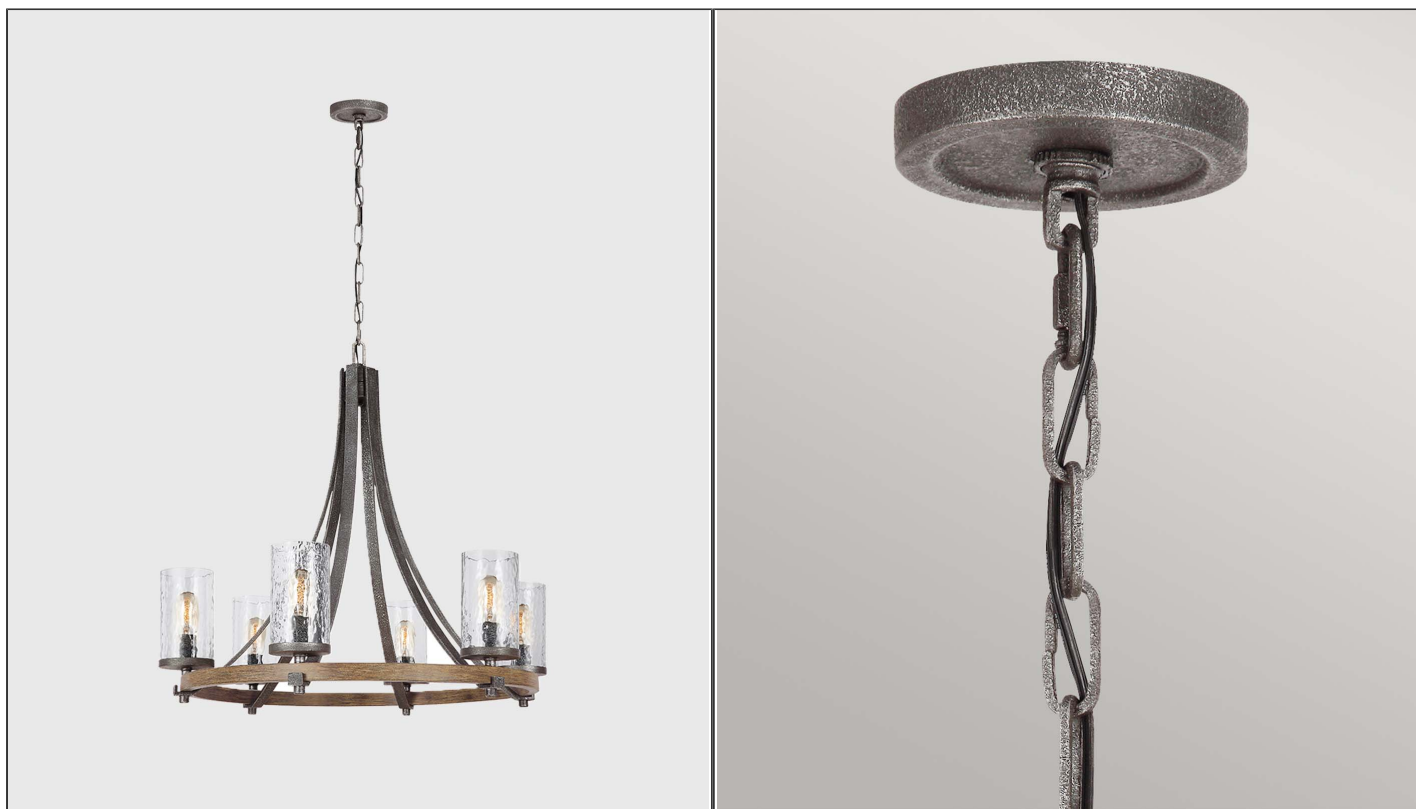

Angelo 6lt Chandelier

ELS.QN-ANGELO6

PRODUCT DETAILS

Dimensions (cm) H59.4 x W77.2

Application Interior

Material Glass, Steel

Finish Oak, Slate Grey

Lamp E27 Max 60W

Drop (cm) Max 224

NOTES
