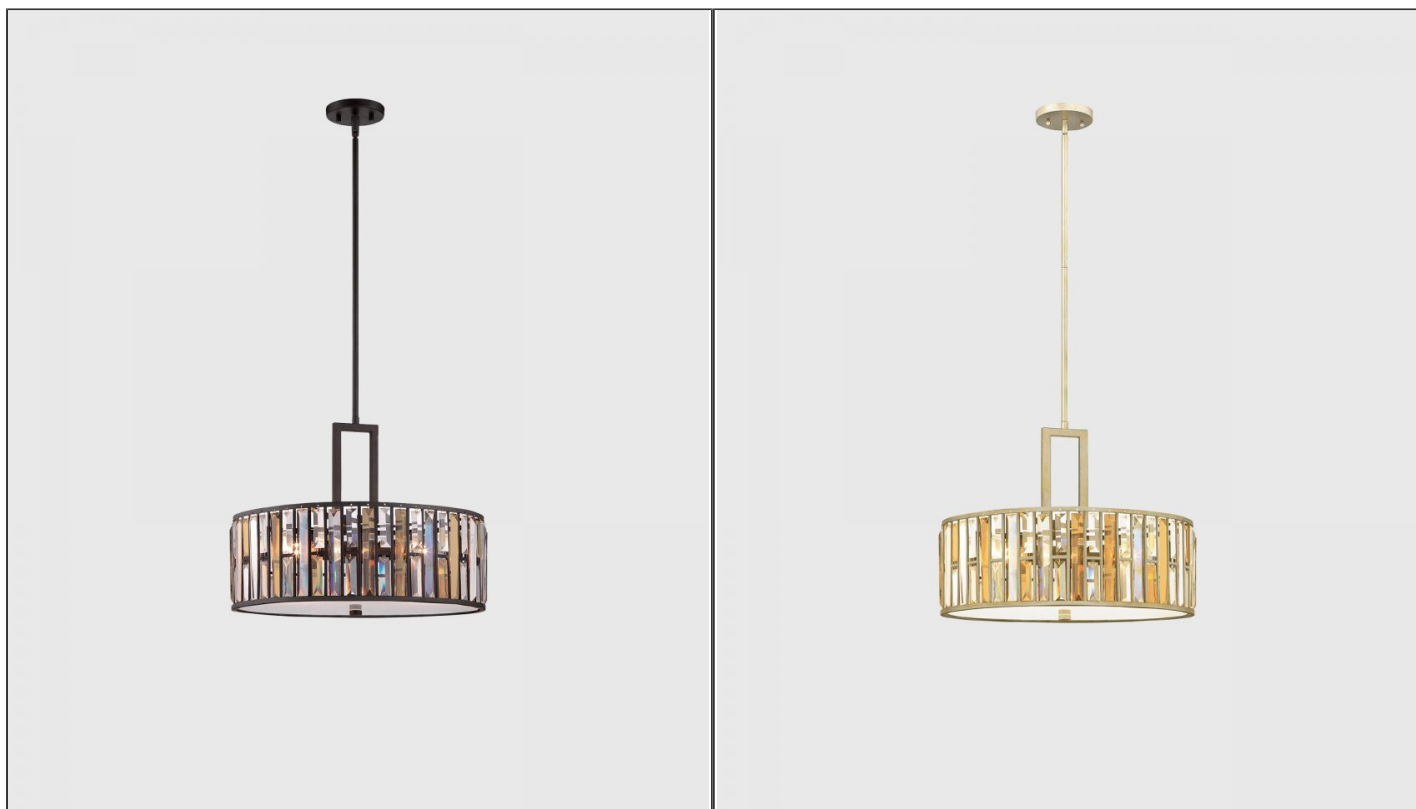

Gemma Chandelier

ELS.HK GEMMA/P/C

PRODUCT DETAILS

Dimensions (cm)	H40 x W54
Application	Interior
Lamp	E14 Max 60W
Drop (cm)	Max 154.3
Availability	Upon Request

NOTES
