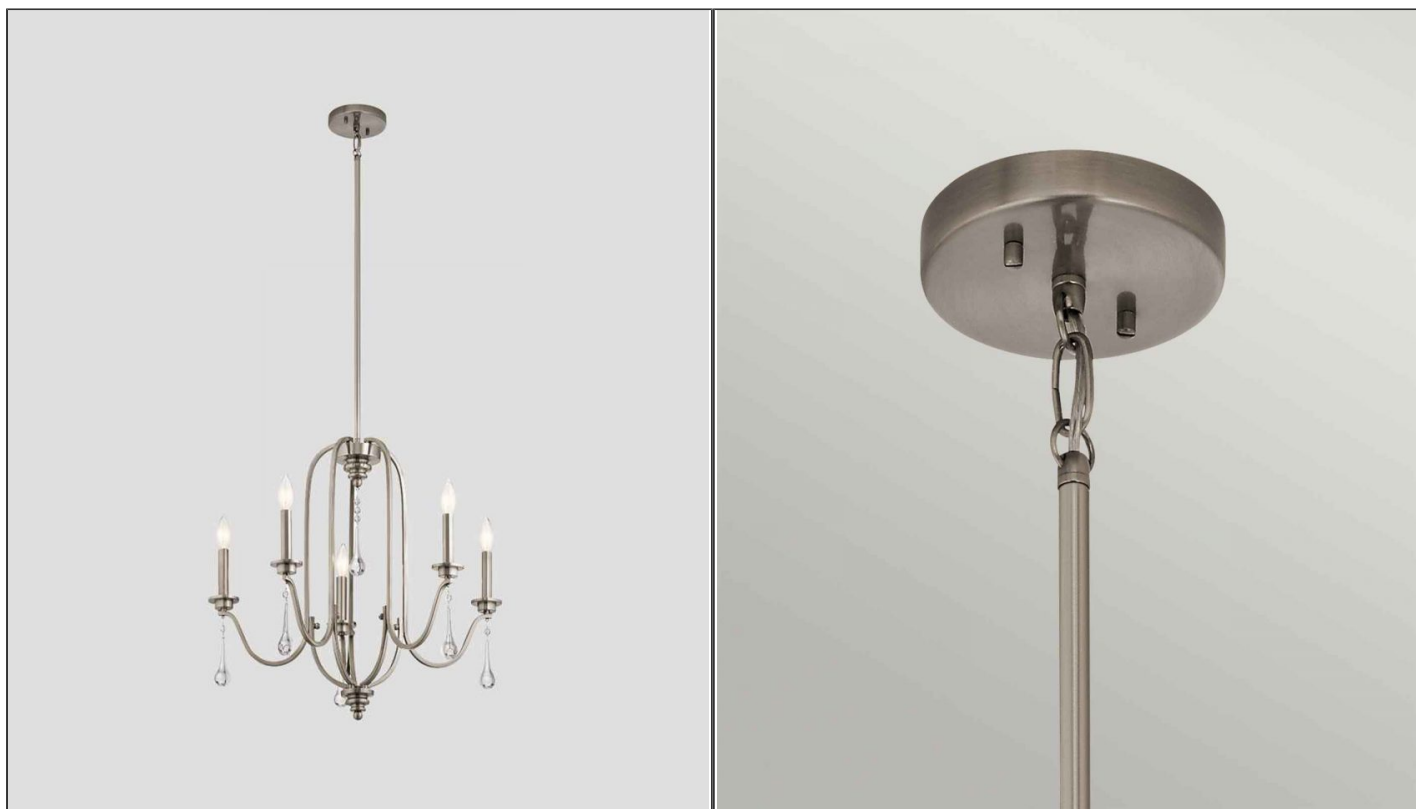

Karlee 5lt Chandelier

ELS.QN-KARLEE5

PRODUCT DETAILS

Dimensions (cm) H56.5 x W61

Application Interior

Material Crystal, Steel

Finish Classic Pewter

Lamp E14 Max 60W

Drop (cm) Max 160

NOTES
