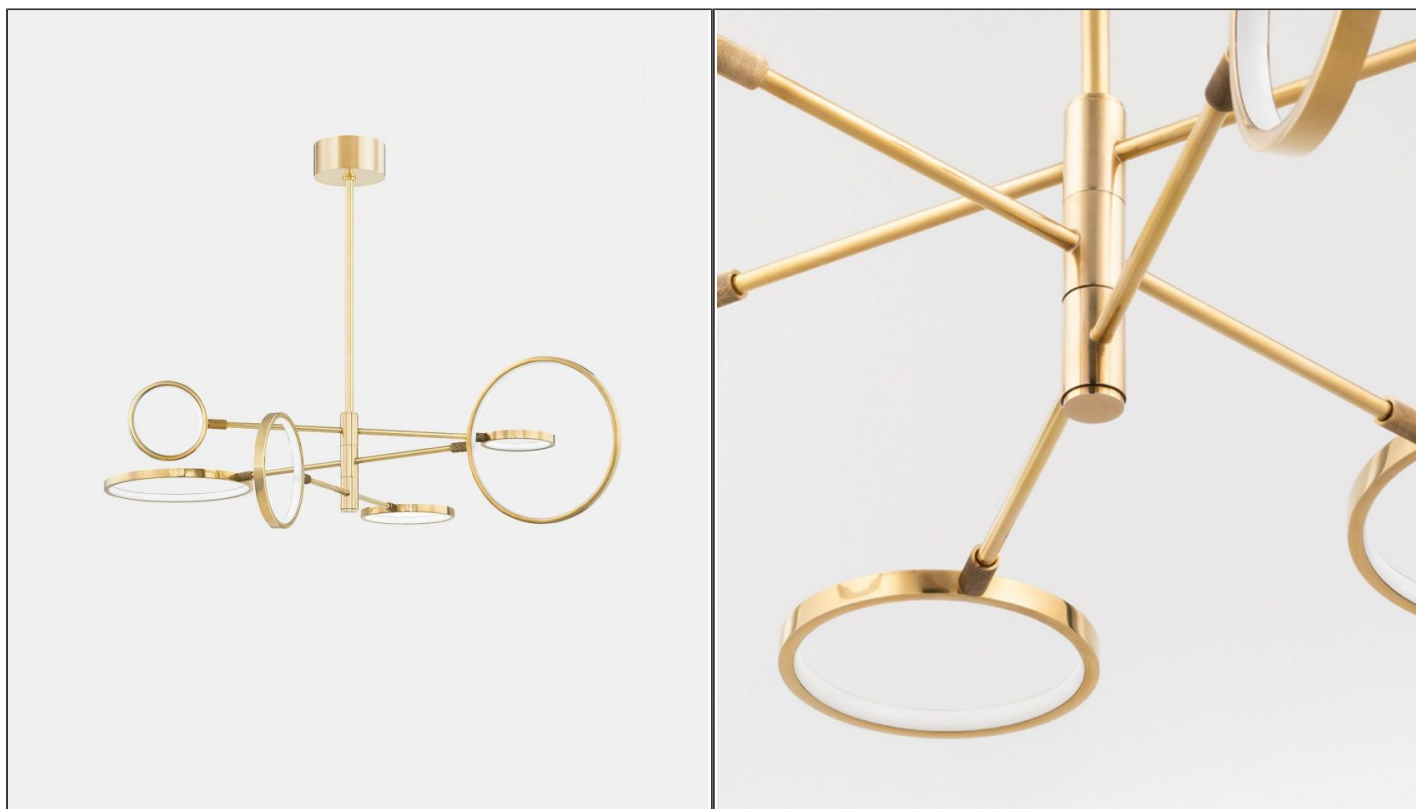

Saturn Chandelier

HVG.4106-AGB-CE

PRODUCT DETAILS

Dimensions (cm) H34 x Ø113

Application Interior

Material Glass, Metal

Finish Aged Brass

Lamp LED 60W

Drop (cm) Max 178

NOTES
