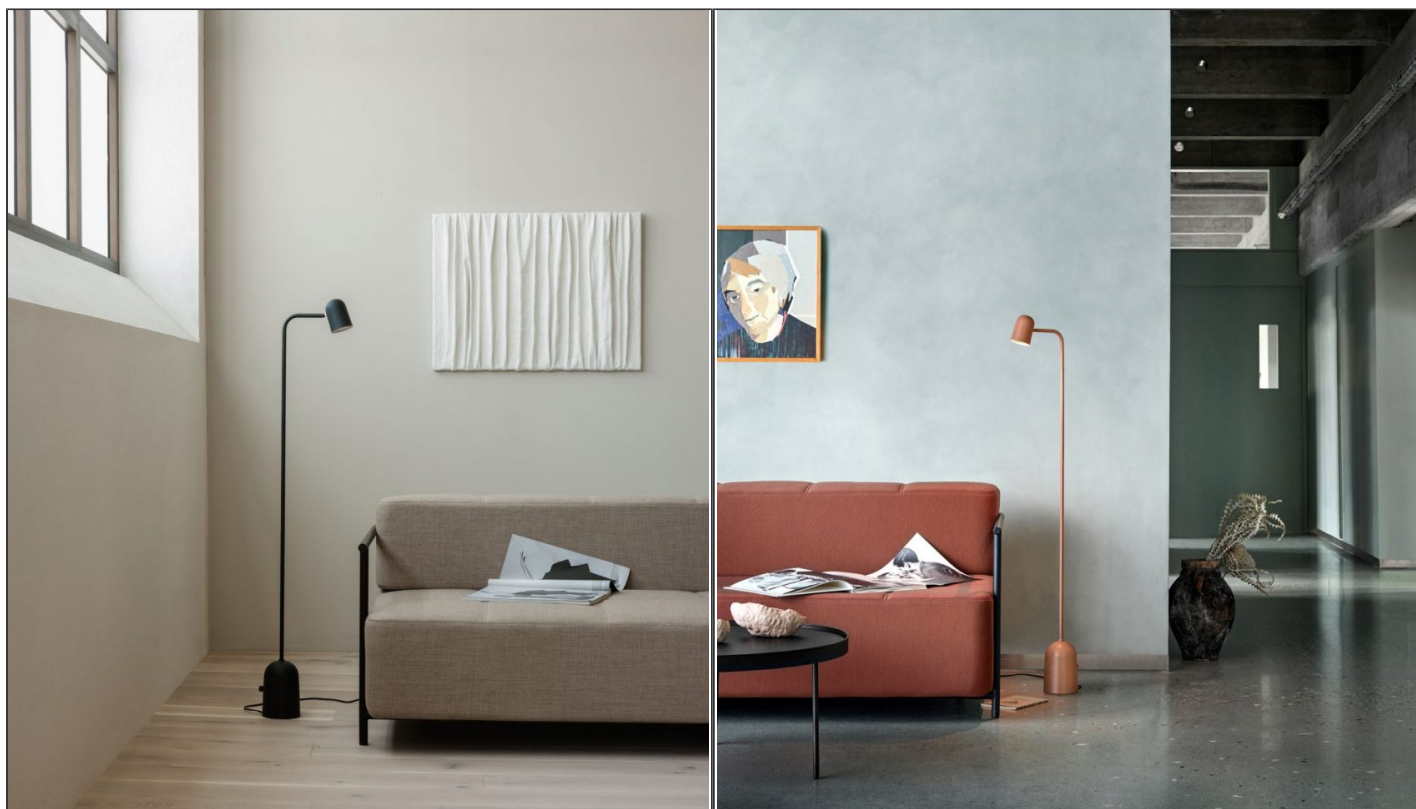

Buddy Floor Lamp

NOR.Buddy Floor

PRODUCT DETAILS

Dimensions (cm)	H130 x Ø7
Application	Interior
Material	Metal
Lamp	GU10 Max 6W
Availability	Upon Request

NOTES
