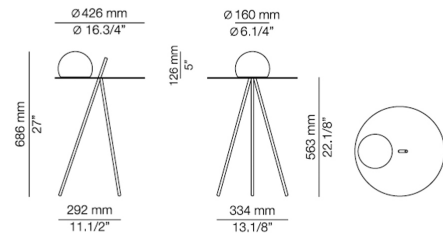

**Circ Floor Lamp**

EST.M-3725-26

**PRODUCT DETAILS**

<b>Dimensions (cm)</b>	H68.6 x Ø42.6
<b>Application</b>	Interior
<b>Material</b>	Glass, Metal
<b>Finish</b>	37
<b>Lamp</b>	LED 8W 2700K

**NOTES**

---

---