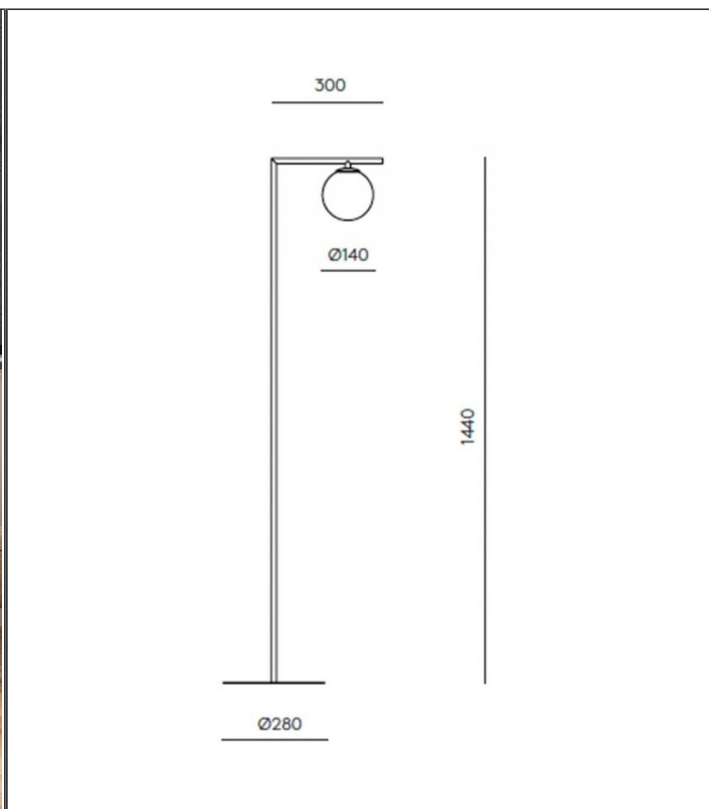

**Endo Floor Lamp**

ARO.P1156/ORO

**PRODUCT DETAILS**

<b>Dimensions (cm)</b>	H144 x Ø14
<b>Application</b>	Interior
<b>Material</b>	Glass, Steel
<b>Finish</b>	Matte Brass
<b>Shade Finish</b>	Opal
<b>Lamp</b>	G9 LED Max 5W