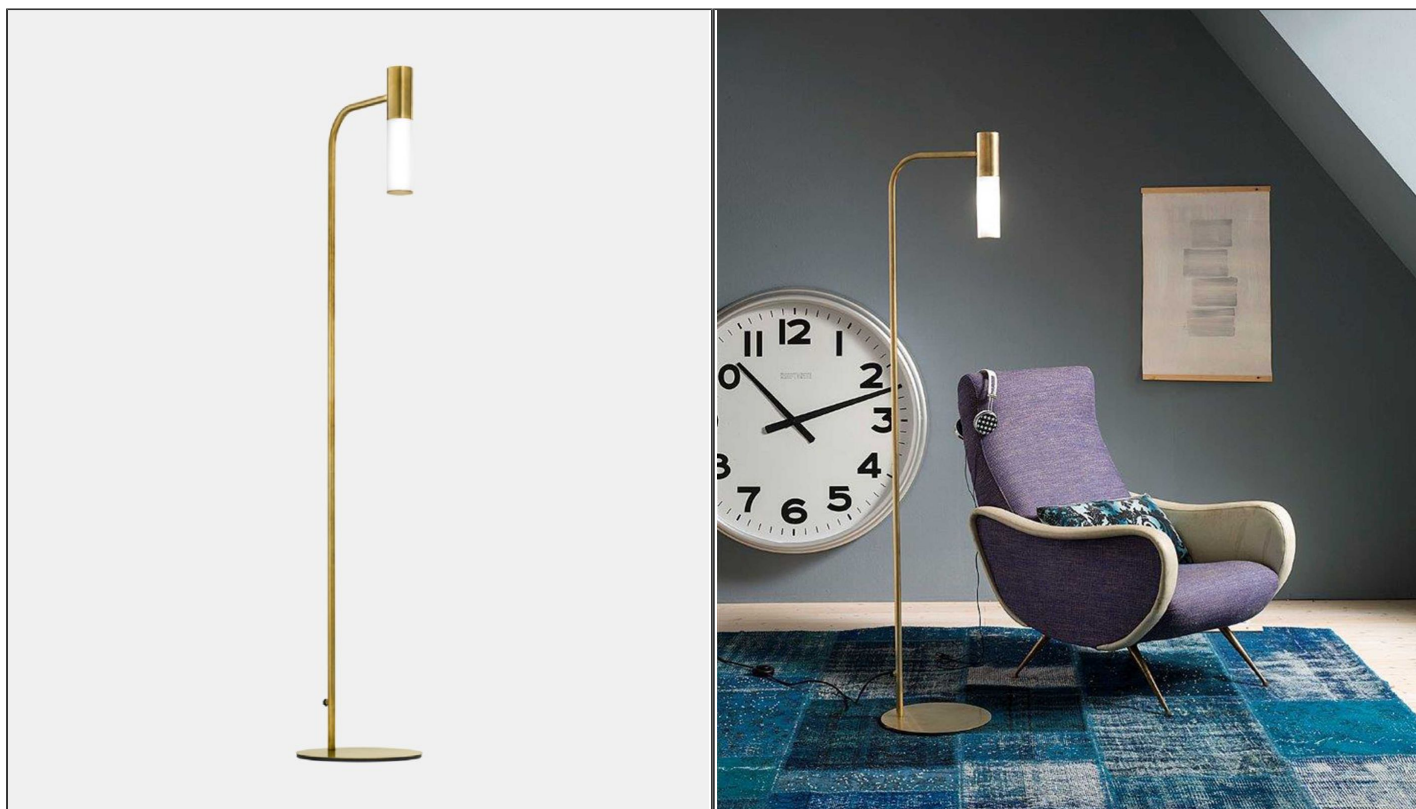

**Etoile Floor Lamp**

IL.ETOILE.F

**PRODUCT DETAILS**

<b>Dimensions (cm)</b>	H157 x L34.8
<b>Application</b>	Interior
<b>Material</b>	Glass, Brass
<b>Lamp</b>	G9 Max 25W
<b>Availability</b>	Upon Request

**NOTES**