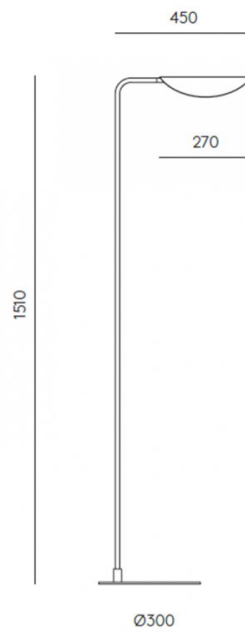

## Ficus Floor Lamp

ARO.P1243

### PRODUCT DETAILS

<b>Dimensions (cm)</b>	H151 x Ø45
<b>Application</b>	Interior
<b>Material</b>	Steel
<b>Finish</b>	Matte Black
<b>Shade Finish</b>	Matte Brass
<b>Lamp</b>	G9 LED Max 5W