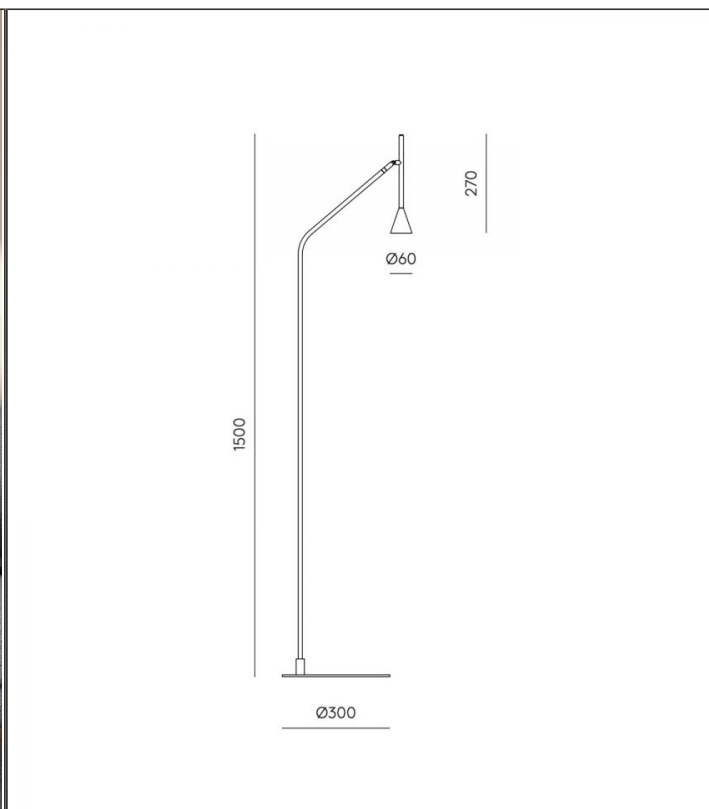

Lyb Floor Lamp

ARO.P1274/NEG

PRODUCT DETAILS

Dimensions (cm)	H150 x W6
Application	Interior
Material	Steel
Finish	Matte Black
Lamp	LED 5W 3000K

NOTES
