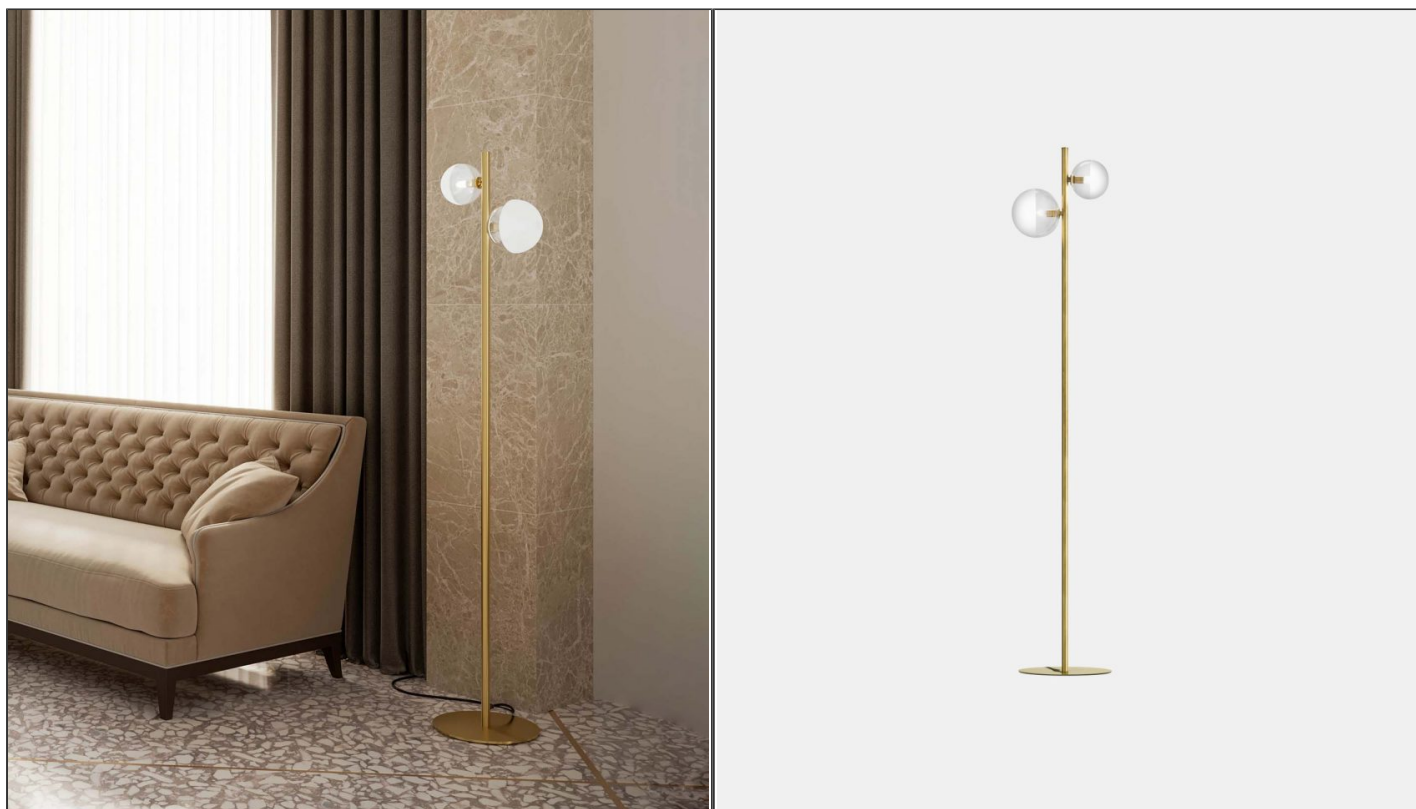

Molecola Floor Lamp

IL.MOLECOLA/F

PRODUCT DETAILS

Dimensions (cm) H164.7 x W31

Application Interior

Material Glass, Brass

Lamp G9 Max 5W

Availability Upon Request