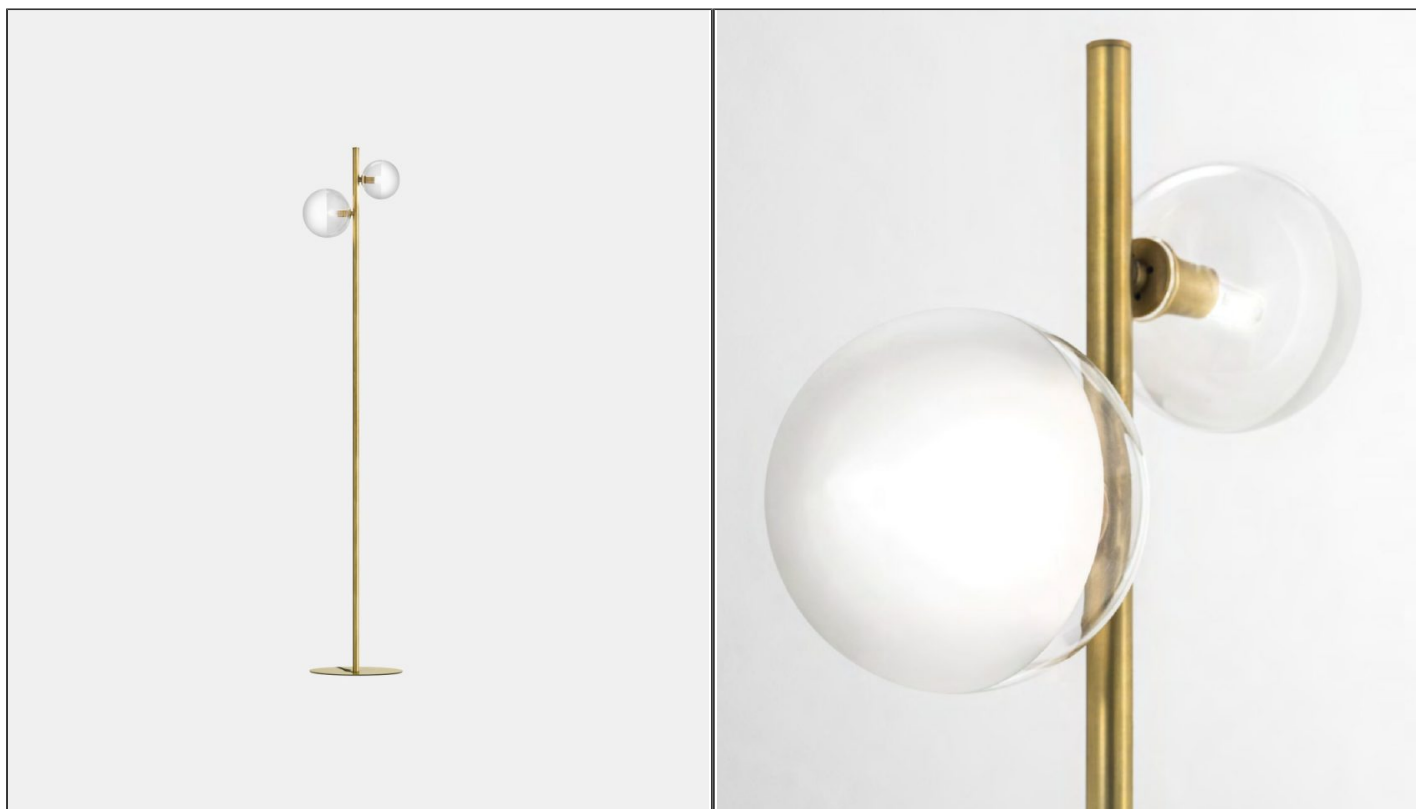

Molecola Floor Lamp

IL.MOLECOLA.FLOOR

PRODUCT DETAILS

Dimensions (cm)	H164.7 x W31
Application	Interior
Material	Glass, Brass
Lamp	G9 Max 25W
Availability	Upon Request

NOTES
