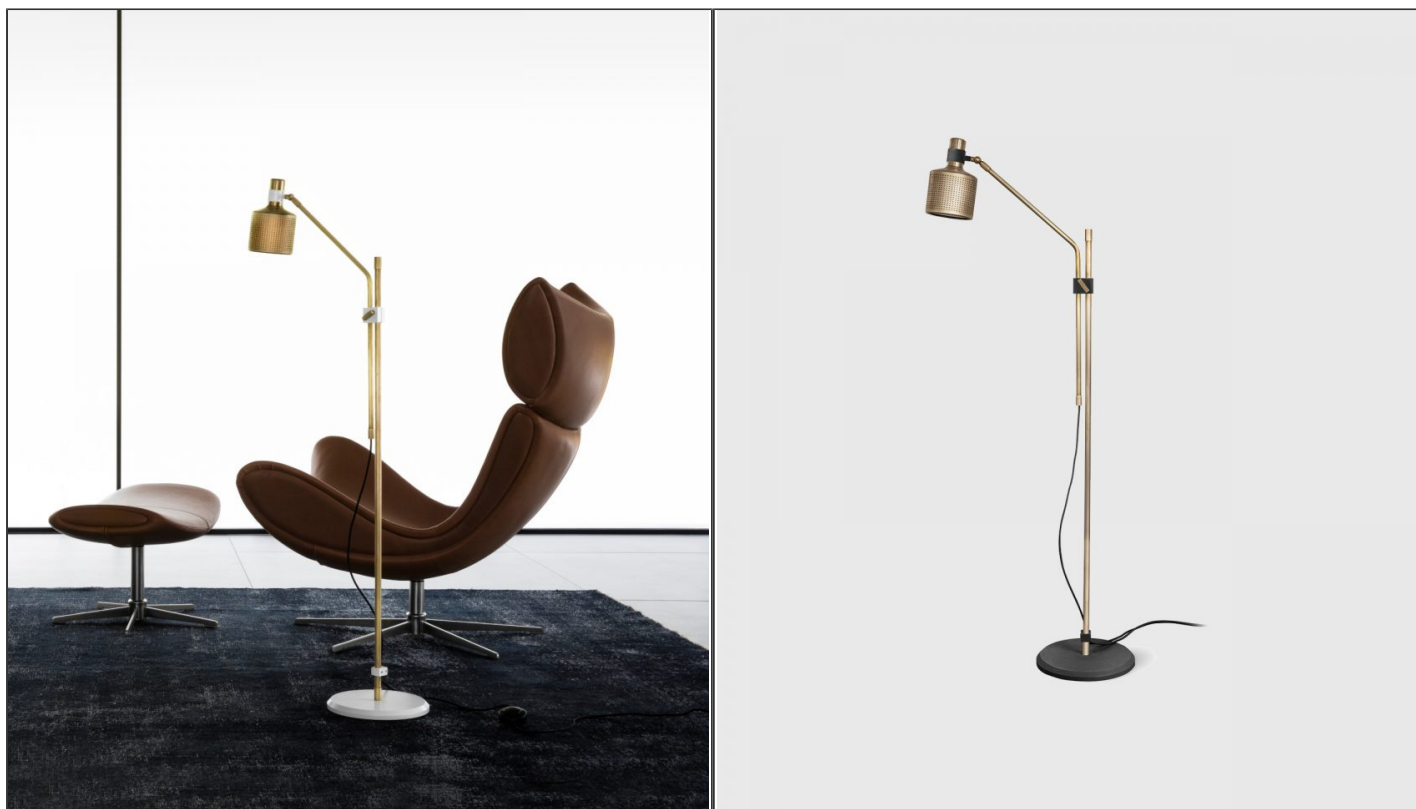

Riddle Floor Lamp

BF.RDL/F

PRODUCT DETAILS

Dimensions	N/A
Dimensions (cm)	L130 x W52 x D25
Application	Interior
Finish	Black, Brass
Material	Brass, Steel

NOTES
