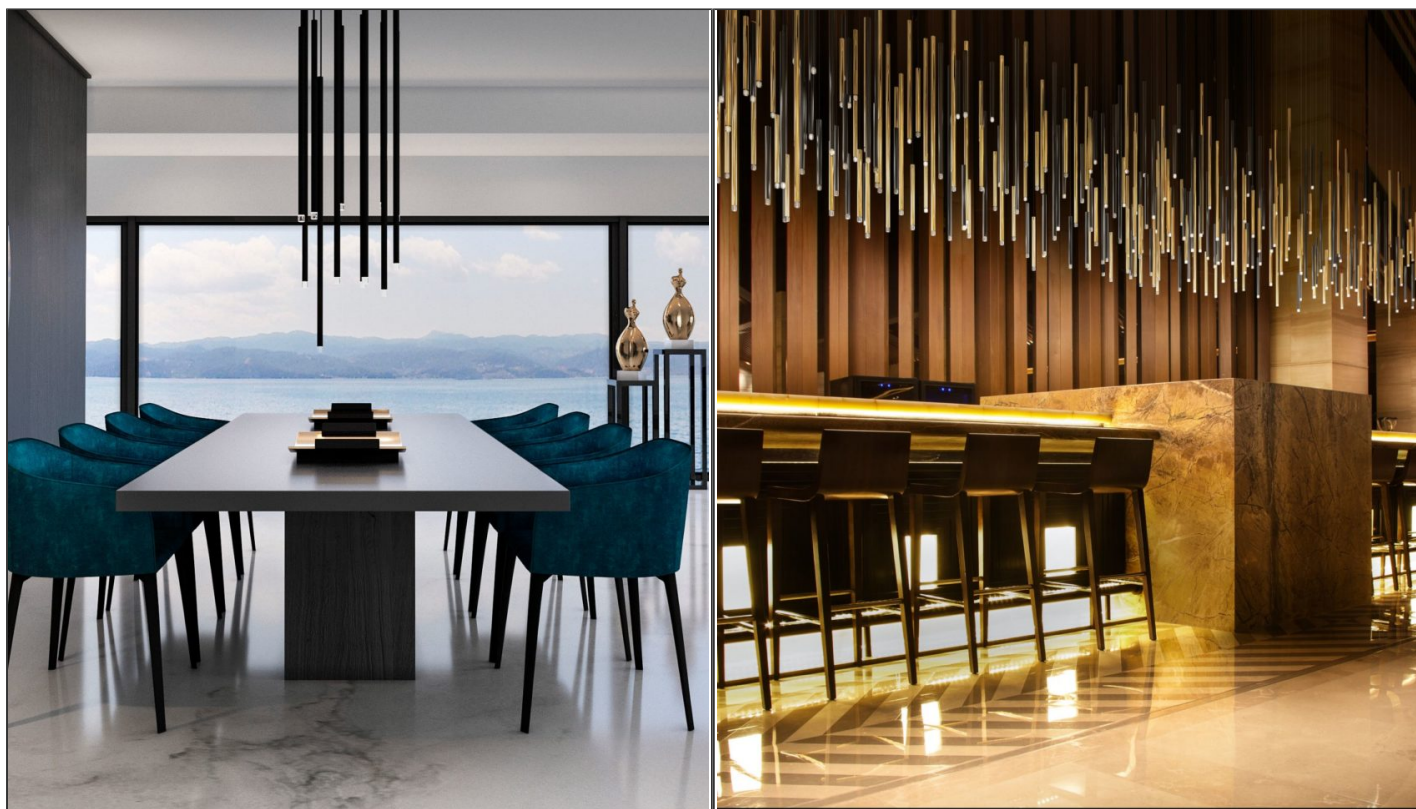

A-Tube Nano Pendant Light

STU.1580

PRODUCT DETAILS

Dimensions	N/A
Application	Interior
Material	Metal, Clear Polycarbonate
Lamp	LED 3W 2700K
Drop (cm)	Max 400
Availability	Upon Request

NOTES
