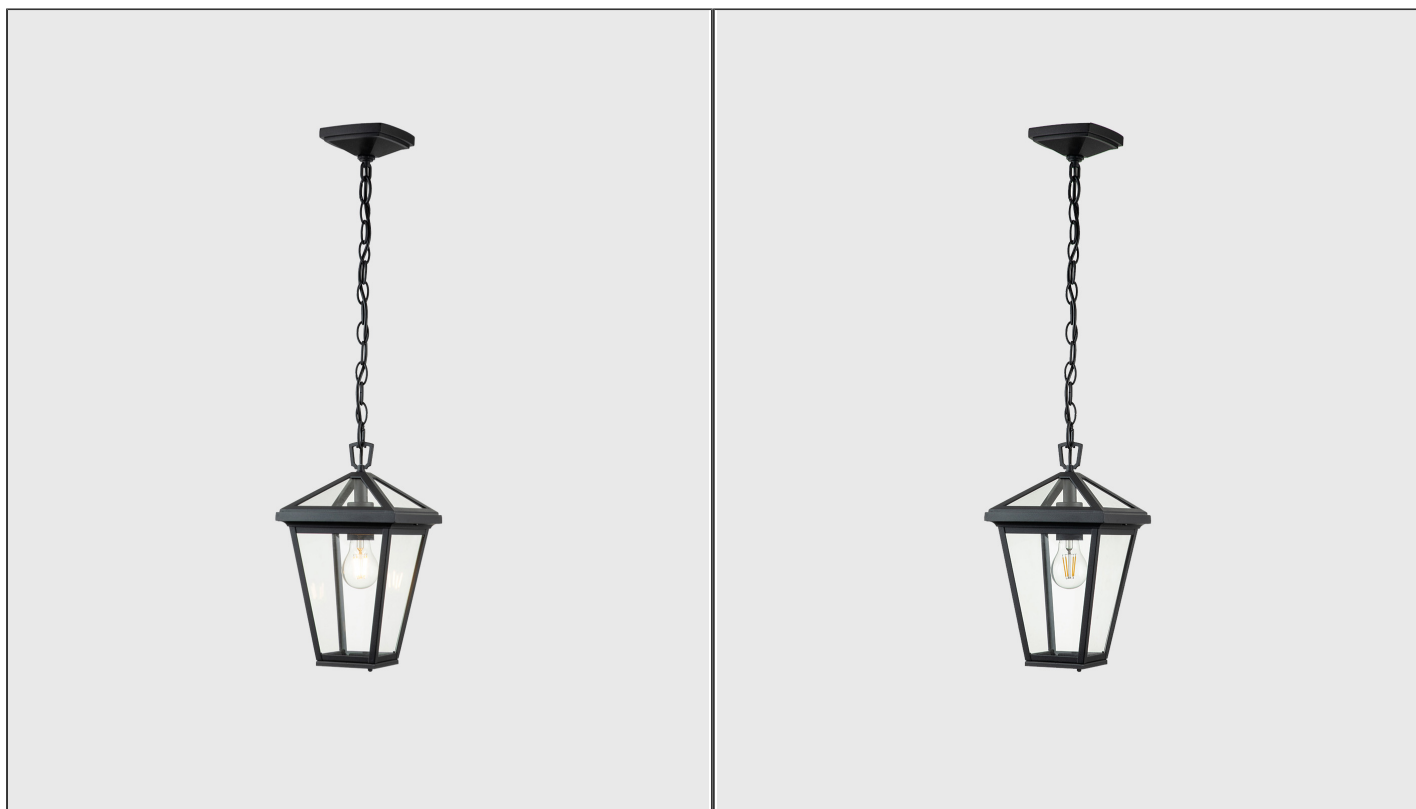

Alford Place Pendant Light

ELS.QN-ALFORD-PLACE8-S-MB

PRODUCT DETAILS

Dimensions (cm)	H35.5 x W20.3
Application	Interior, Outdoor
Material	Glass, Aluminium
Finish	Museum Black
Lamp	E14 Max 40W
Drop (cm)	Max 200
IP-Rating	IP44