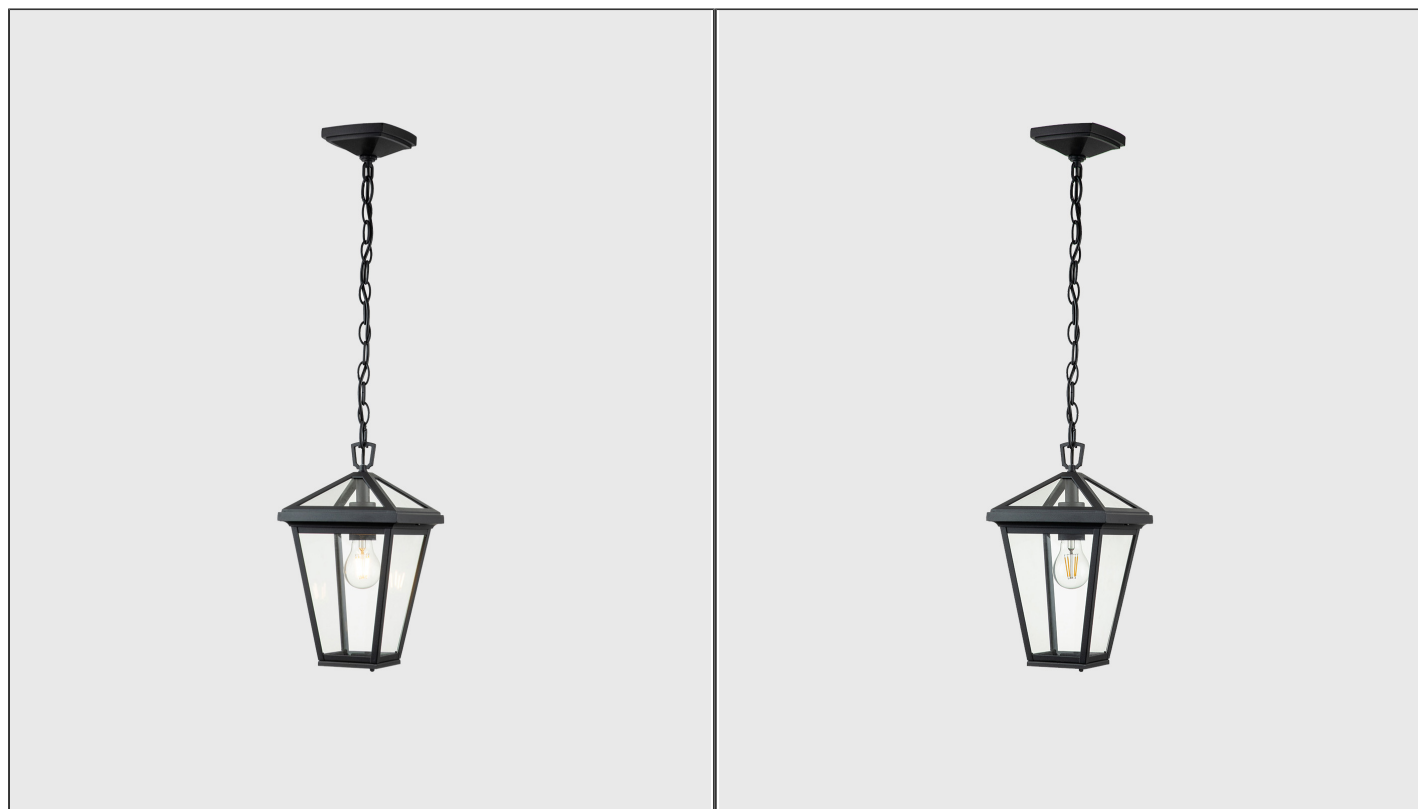

Alford Place Pendant Light

ELS.QN-ALFORD-PLACE8-S-MB

PRODUCT DETAILS

Dimensions (cm)	H35.5 x W20.3
Application	Interior, Outdoor
Material	Glass, Aluminium
Finish	Museum Black
Lamp	E14 Max 40W
Drop (cm)	Max 200
IP-Rating	IP44