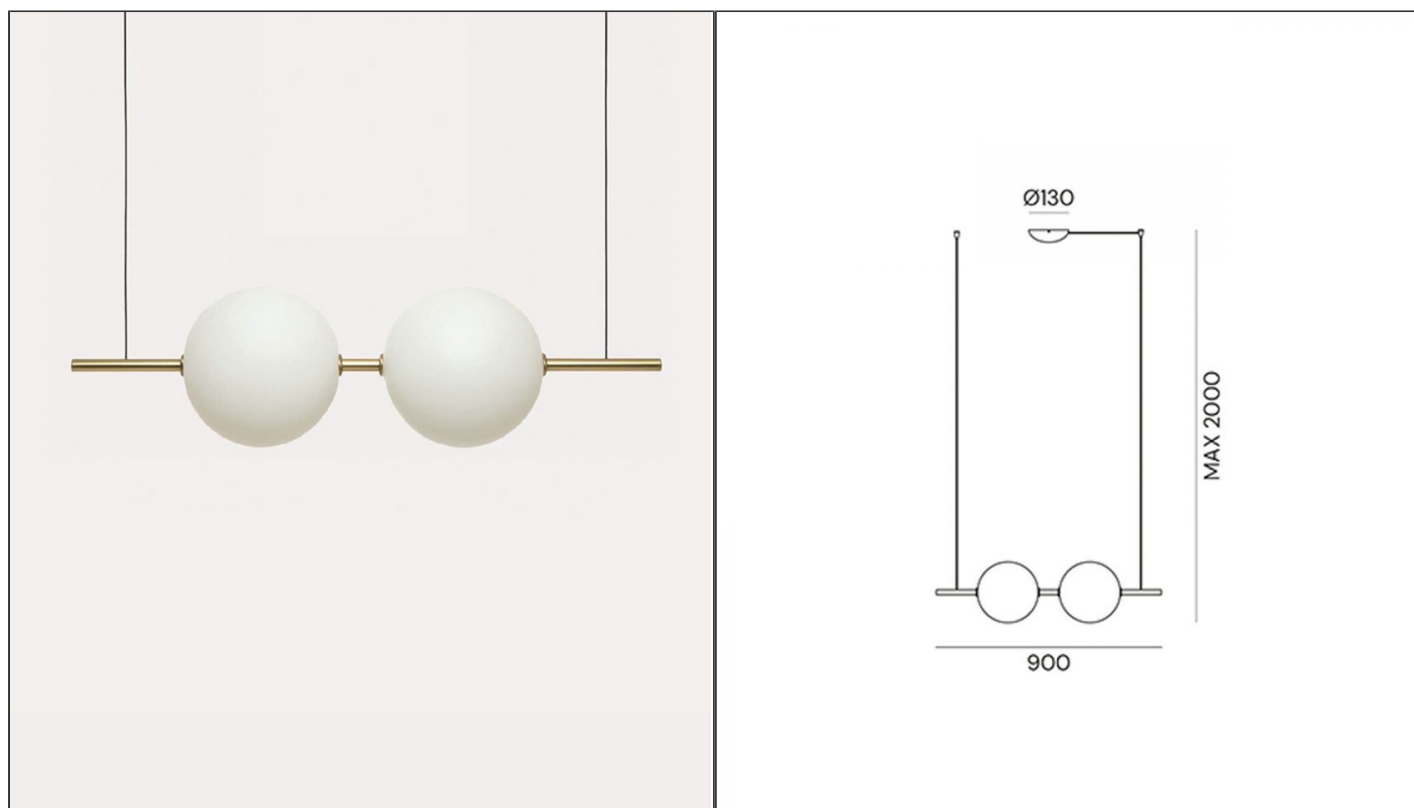

Alma 2lt Pendant Light

IL.ALMA.P2.ON

PRODUCT DETAILS

Dimensions (cm)	ø24.5 x W90
Application	Interior
Material	Glass, Brass
Finish	Natural Brass
Drop (cm)	Max 200
Lamp	LED 18.5W 2700K

NOTES
