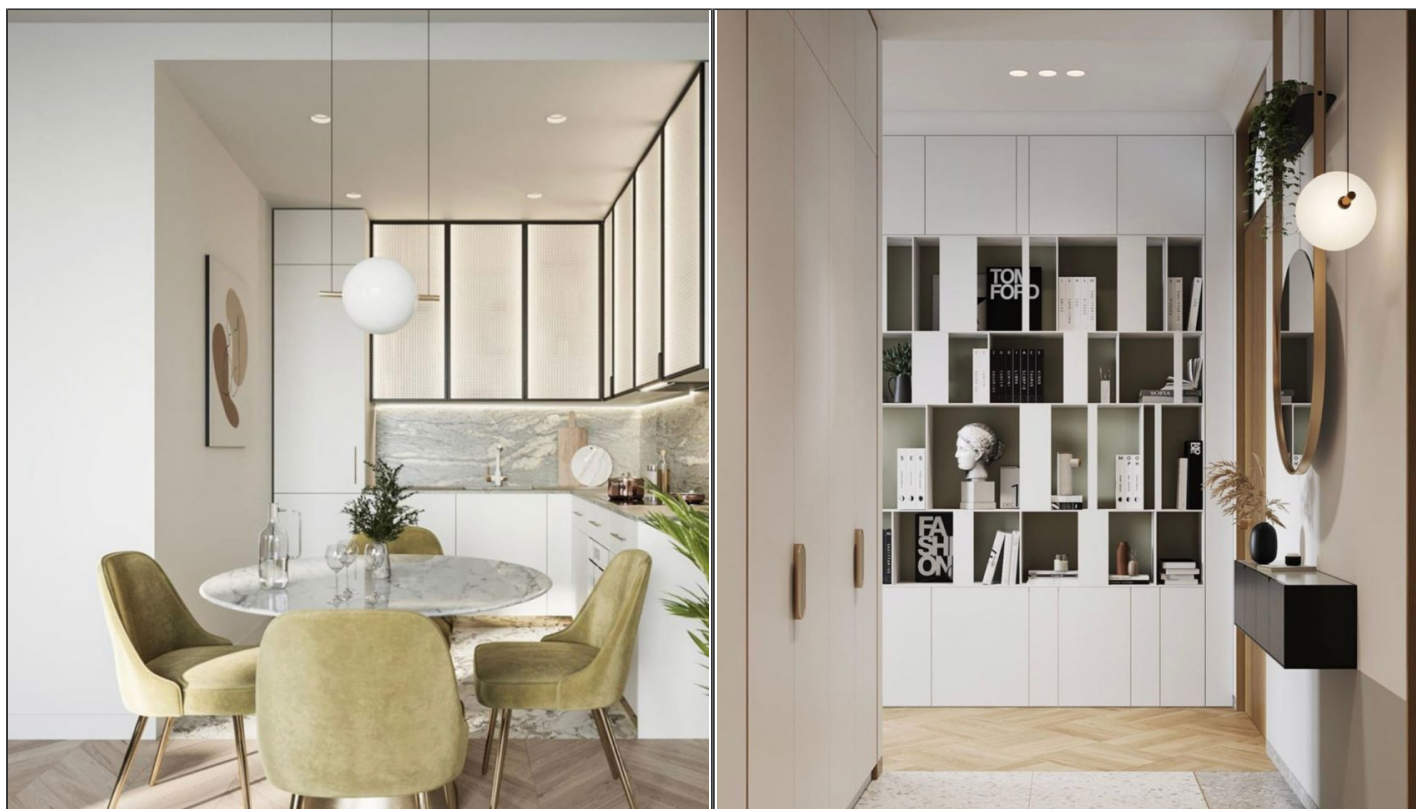

Alma 1lt Pendant Light

IL.ALMA.P1

PRODUCT DETAILS

Dimensions	N/A
Application	Interior
Material	Glass, Brass
Drop (cm)	Max 200
Lamp	LED 9W or 13W 2700K
Availability	Upon Request

NOTES