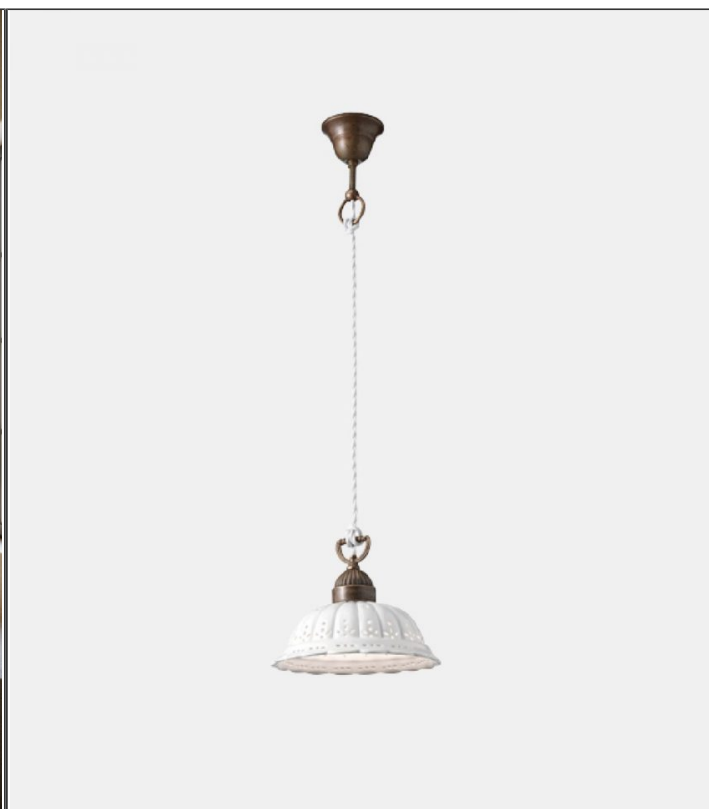

Anita Pendant Light

IL.ANITA/P

PRODUCT DETAILS

Dimensions	N/A
Application	Interior
Material	Brass, Ceramic
Finish	Pre Aged, White
Drop (cm)	Max 200
Lamp	E27 Max 46W
Availability	Upon Request

NOTES
