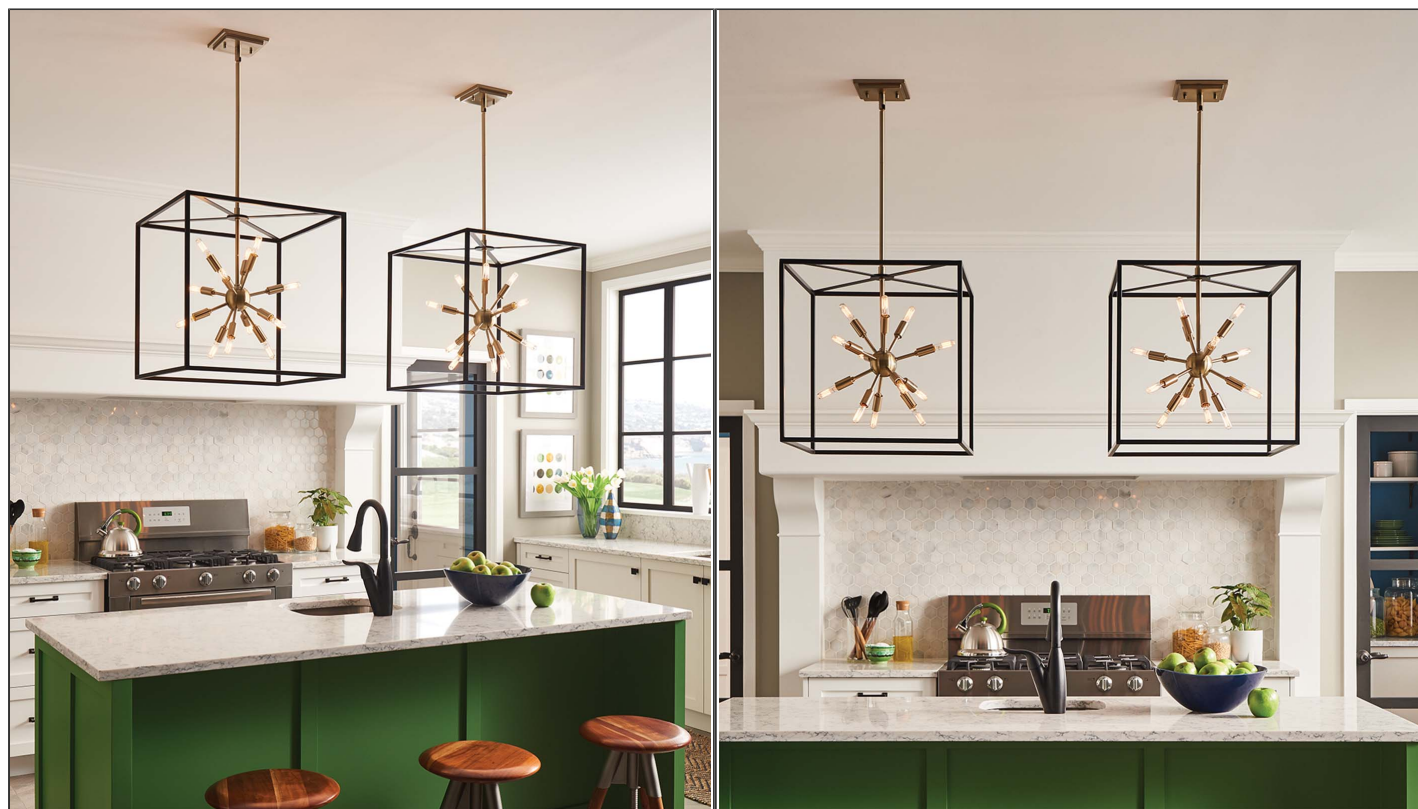

Aros 12lt Pendant Light

ELS.QN-AROS-12P

PRODUCT DETAILS

Dimensions (cm) H53.7 x W51 x D51

Application Interior

Material Steel

Finish Black, Warm Brass

Lamp E14 Max 40W