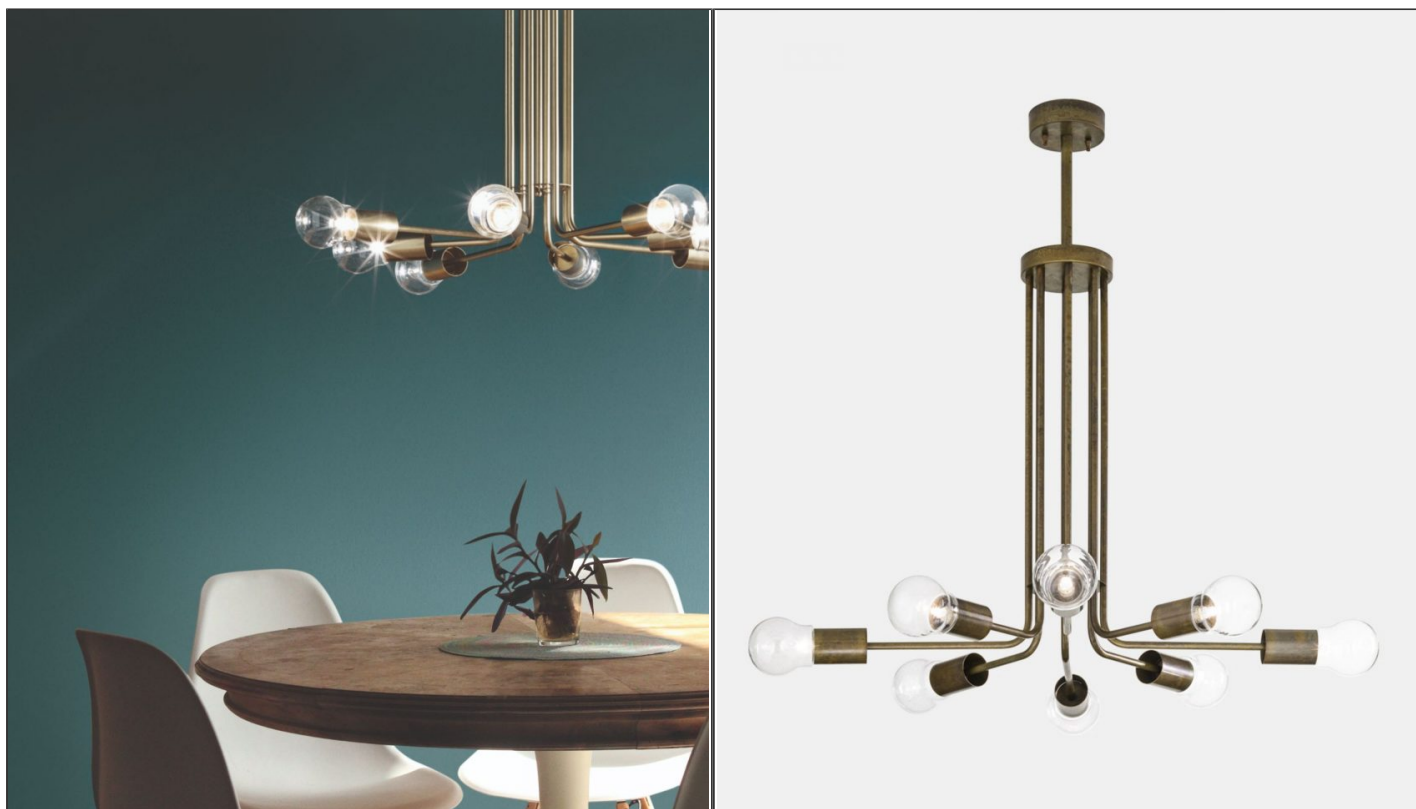

Astro Pendant Light

ILASTRO.P/P

PRODUCT DETAILS

Dimensions	N/A
Application	Interior
Material	Clear Glass, Brass
Lamp	G9 Max 25W
Drop (cm)	90
Availability	12 weeks

NOTES
