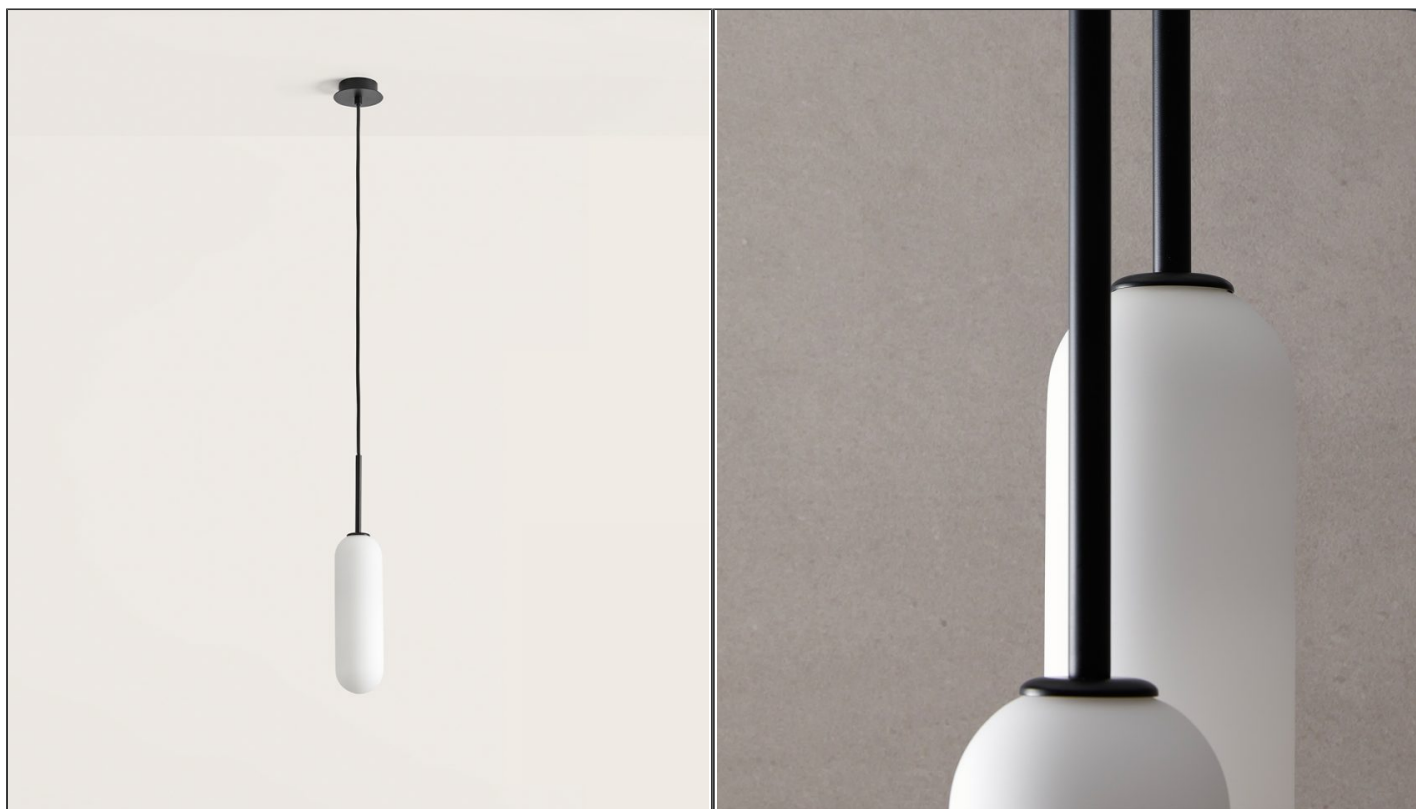

## Atil Pendant Light

ARO.C1281

### PRODUCT DETAILS

<b>Dimensions (cm)</b>	H45.3 x W10
<b>Application</b>	Interior
<b>Material</b>	Glass, Steel
<b>Shade Finish</b>	Opal
<b>Lamp</b>	G9 LED 5W 2700K (incl.)
<b>Drop (cm)</b>	Max 360