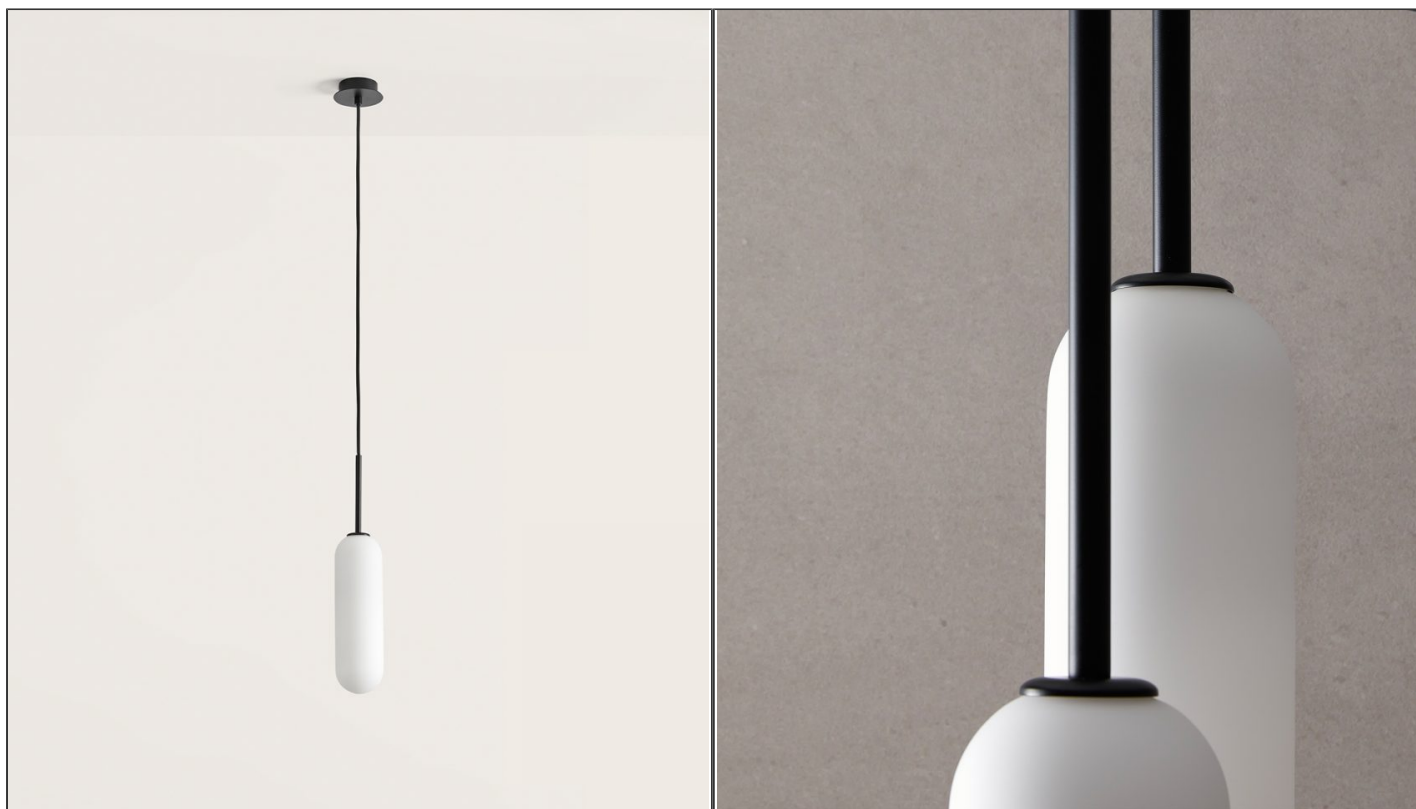

Atil Pendant Light

ARO.C1281

PRODUCT DETAILS

Dimensions (cm)	H45.3 x W10
Application	Interior
Material	Glass, Steel
Shade Finish	Opal
Lamp	G9 LED 5W 2700K (incl.)
Drop (cm)	Max 360

NOTES
