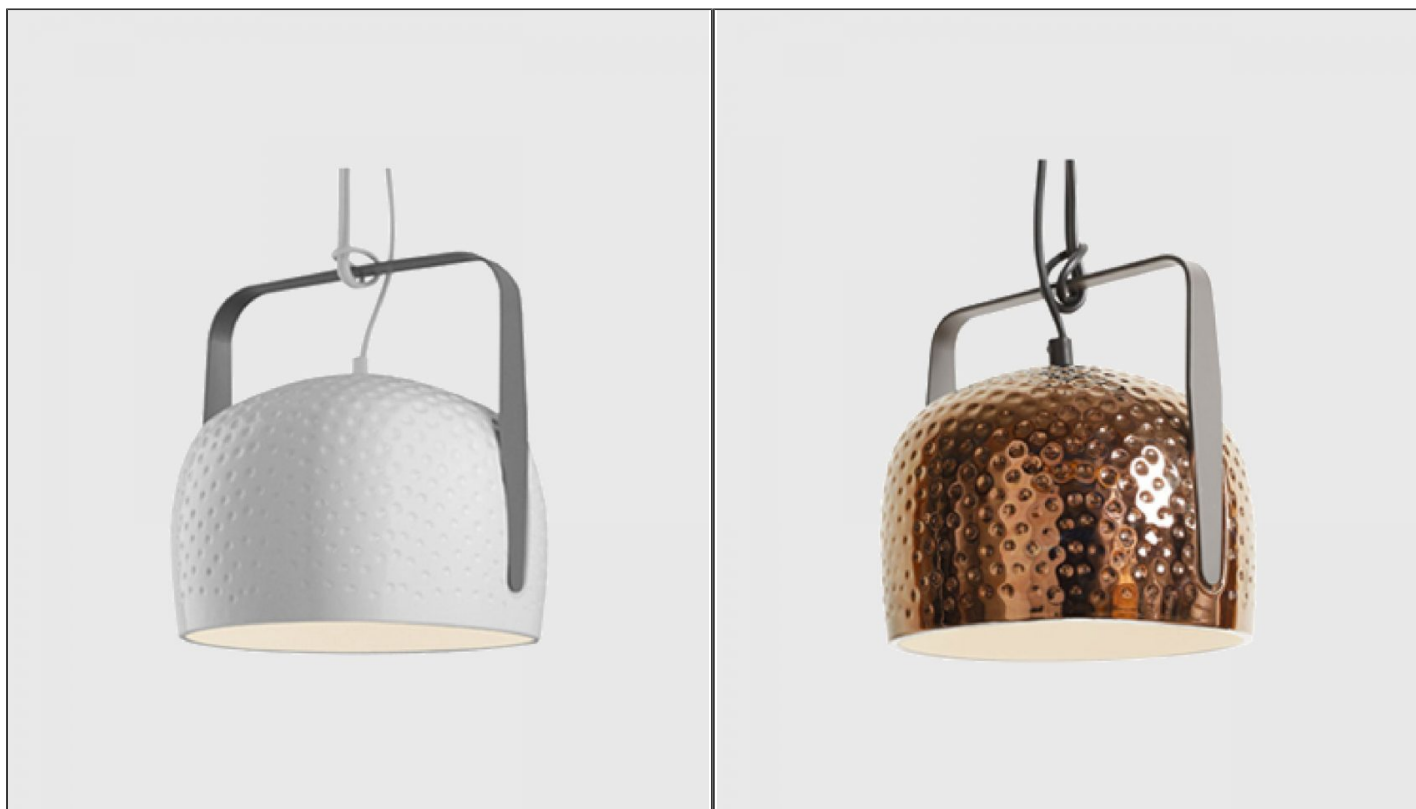

Bag Pendant Light

KM.SE154/P

PRODUCT DETAILS

Dimensions	N/A
Application	Interior
Material	Ceramic
Drop (cm)	Max 220
Lamp	E27 Max 53W
Availability	Upon Request

NOTES
