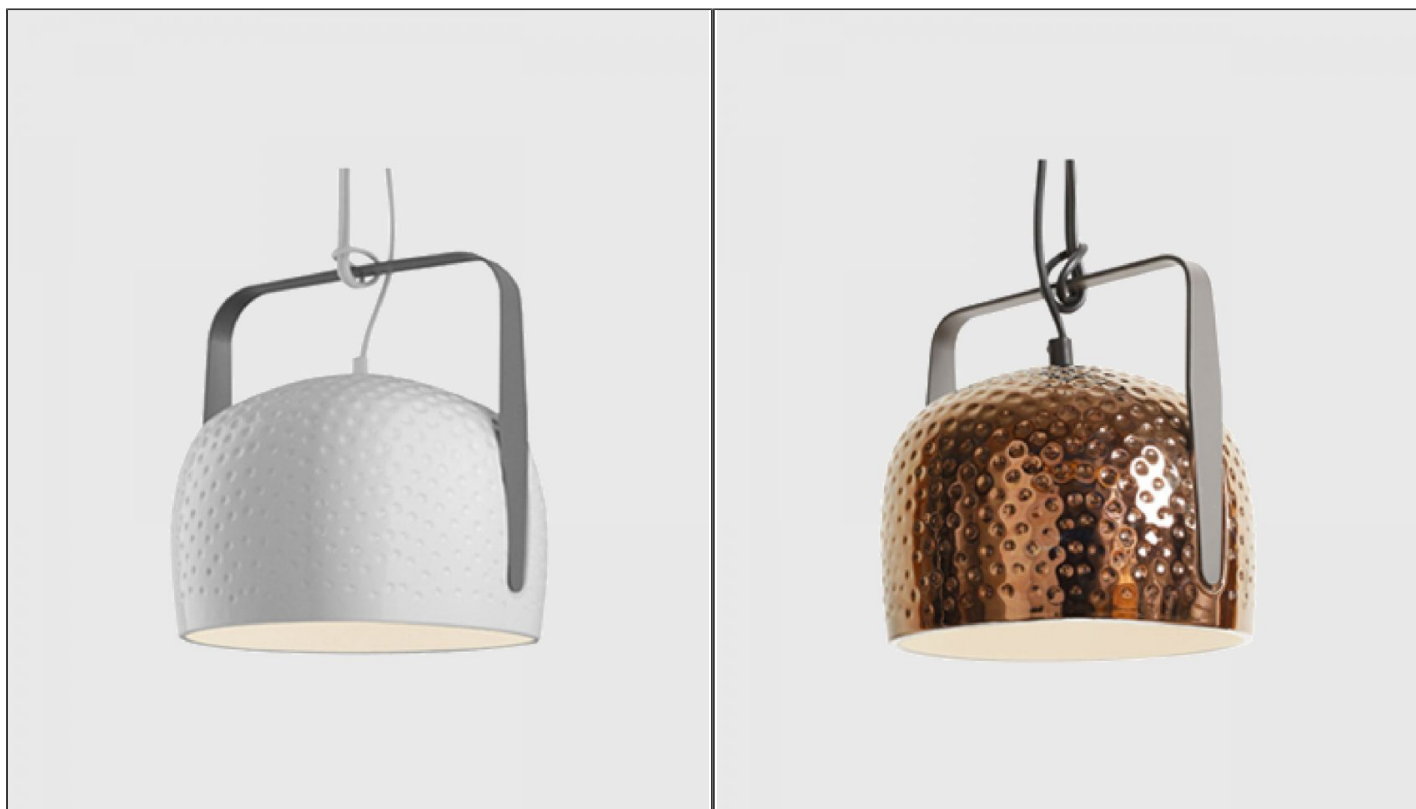

Bag Pendant Light

KM.SE154/P

PRODUCT DETAILS

Dimensions	N/A
Application	Interior
Material	Ceramic
Drop (cm)	Max 220
Lamp	E27 max 53W
Availability	Upon Request

NOTES
