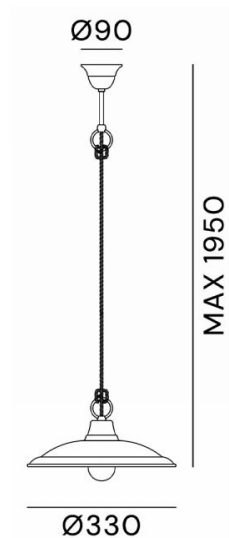

Barchessa Pendant Light

IL.220.11.OR

PRODUCT DETAILS

Dimensions (cm)	H10.5 x W33
Application	Interior
Material	Copper, Brass
Finish	Pre Aged
Drop (cm)	Max 190
Lamp	E27 Max 57W
Availability	Upon Request

NOTES
