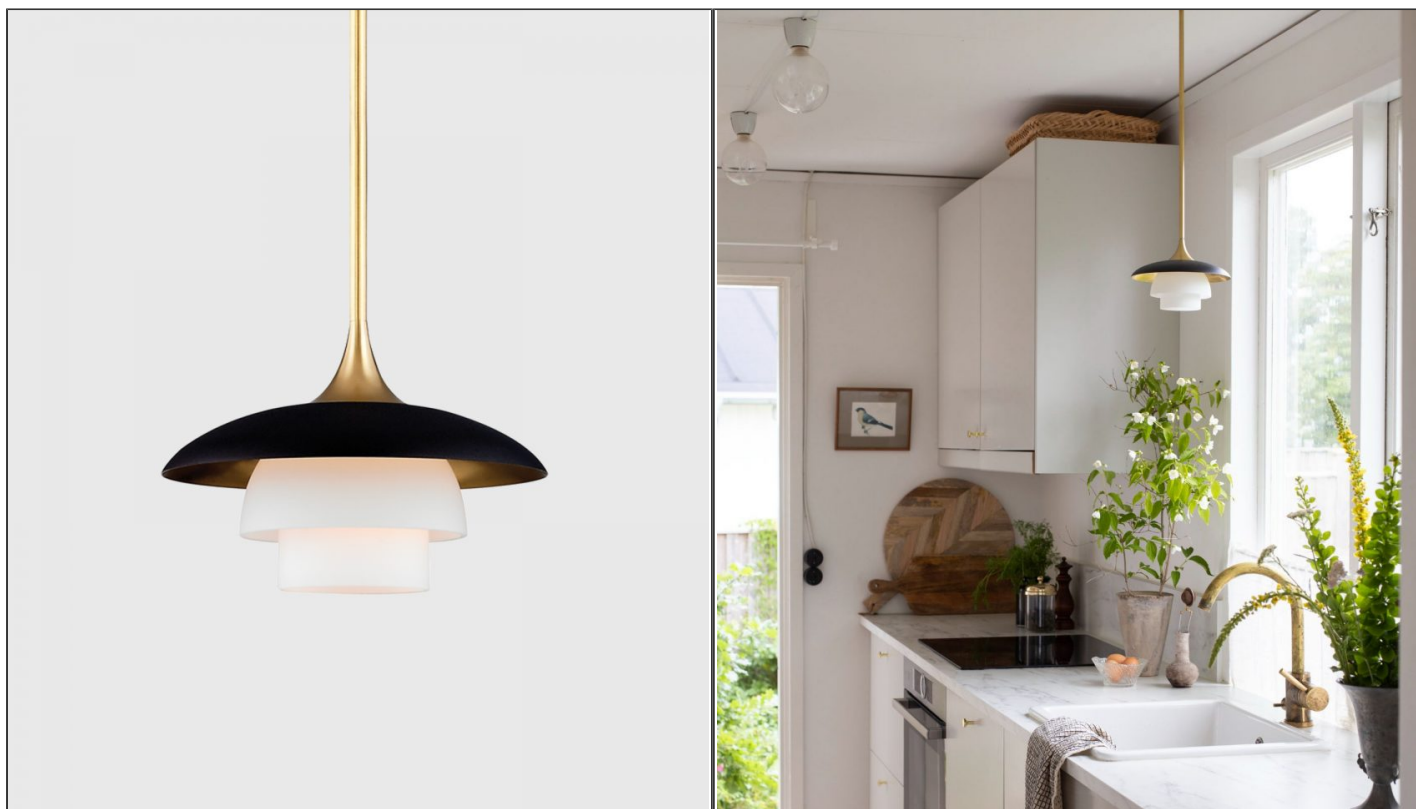

Barron Pendant Light

HVG.1010-AGB-CE

PRODUCT DETAILS

Dimensions (cm)	H14 x Ø20.5
Application	Interior
Material	Glass, Metal
Fixture Finish	Aged Brass
Glass Finish	Opal-etched
Lamp	E14 Max 40W
Drop (cm)	Max 163