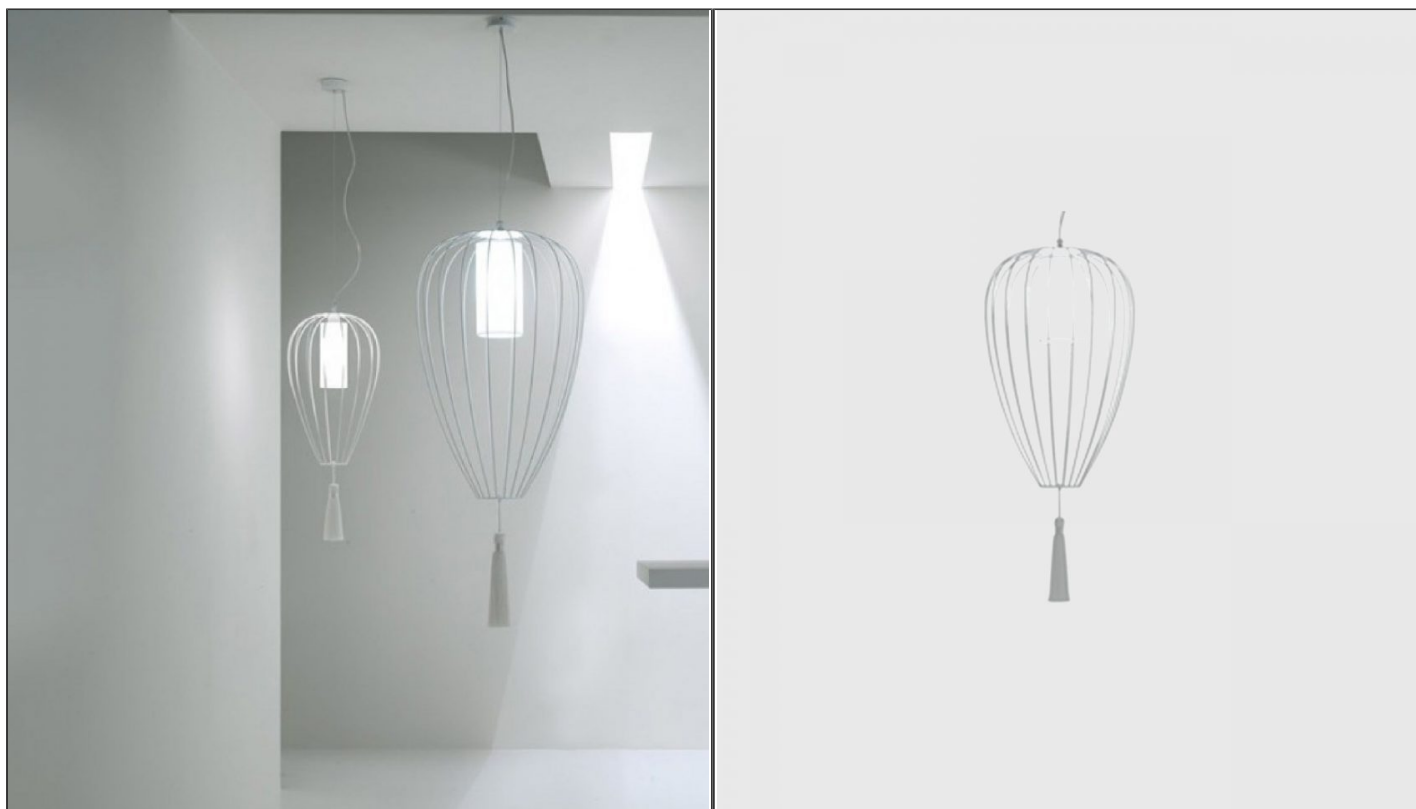

Cell Narrow Pendant Light

KM.SE61 INT

PRODUCT DETAILS

Dimensions	N/A
Application	Interior
Drop (cm)	Max 540
Material	Linen, Metal
Lamp	E27 Max 42W
Availability	10-12 Weeks

NOTES
