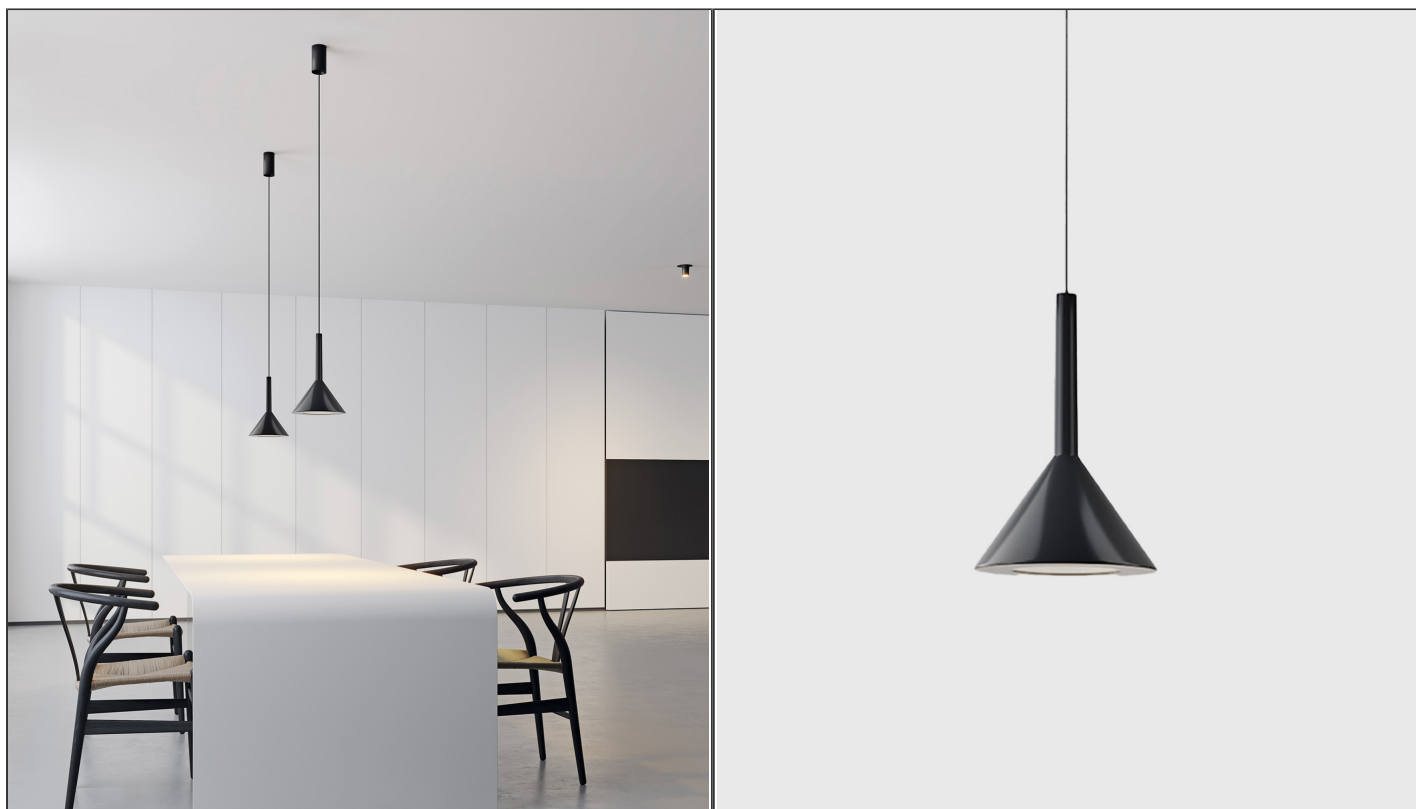

Club C2 Pendant Light

OTY.3C2C.22L.

PRODUCT DETAILS

Dimensions (cm)	H32.5 x Ø21.6
Application	Interior
Material	Metal
Lamp	LED 9W 2700K
Drop (cm)	Max 250
Availability	Upon Request

NOTES
