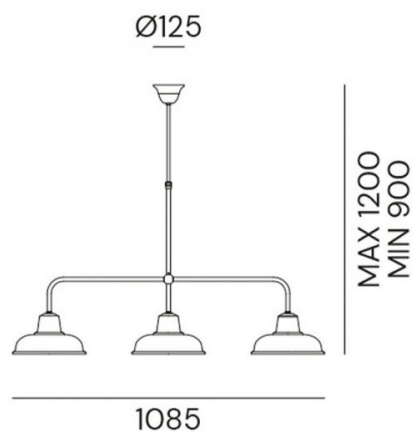

Contrada Pendant Light

IL.211.11.OR

PRODUCT DETAILS

Dimensions (cm)	W108.5
Application	Interior
Material	Copper, Brass
Lamp	E27 Max 77W
Drop (cm)	Max 120
Availability	Upon Request

NOTES