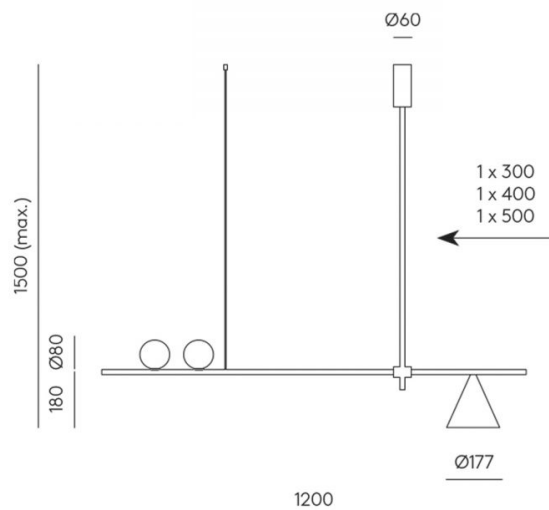

Crane Pendant Light

ARO.C1241

PRODUCT DETAILS

Dimensions (cm)	H26 x W120
Application	Interior
Material	Steel
Finish	Matte Black, Matte Brass
Lamp	See Description
Drop (cm)	Max 150

NOTES