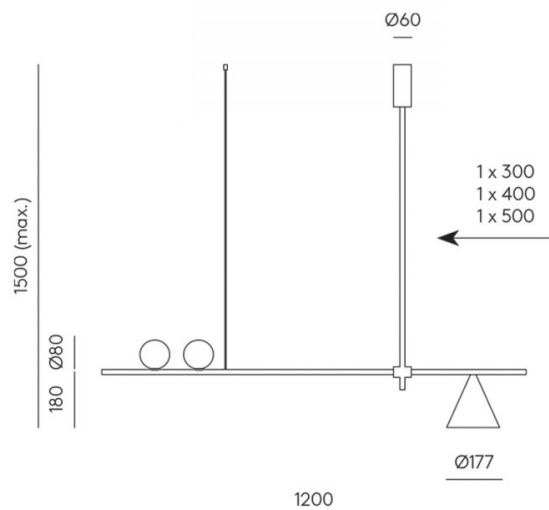

## Crane Pendant Light

ARO.C1241

### PRODUCT DETAILS

<b>Dimensions (cm)</b>	H26 x W120
<b>Application</b>	Interior
<b>Material</b>	Steel
<b>Finish</b>	Matte Black, Matte Brass
<b>Lamp</b>	See Description
<b>Drop (cm)</b>	Max 150