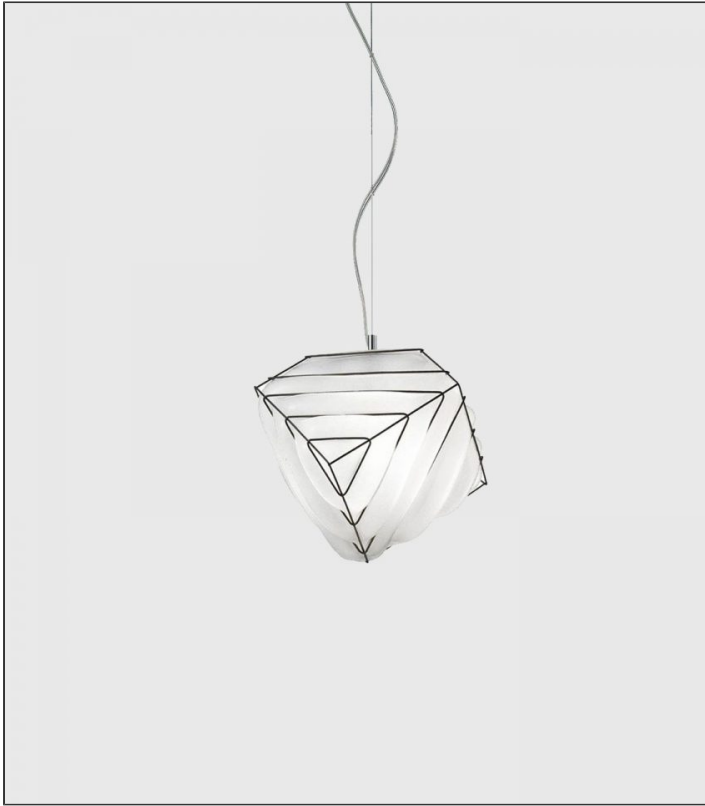

Dado Pendant Light

SIR.DADO.P.030.BLL

PRODUCT DETAILS

Dimensions (cm)	H33 x W33
Application	Interior
Material	Metal, Mouth-blown Glass
Lamp	E27 Max 100W
Availability	Upon Request

NOTES
