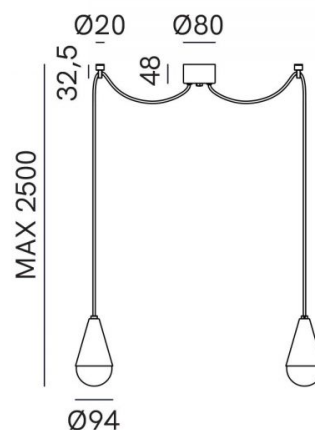

## Dew Double Pendant Light

IL.289.10.FFT

### PRODUCT DETAILS

<b>Dimensions (cm)</b>	H17.8 x Ø9.4
<b>Application</b>	Interior
<b>Material</b>	Glass, Iron
<b>Finish</b>	Iron
<b>Lamp</b>	G9 LED Max 5W
<b>Drop (cm)</b>	Max 250