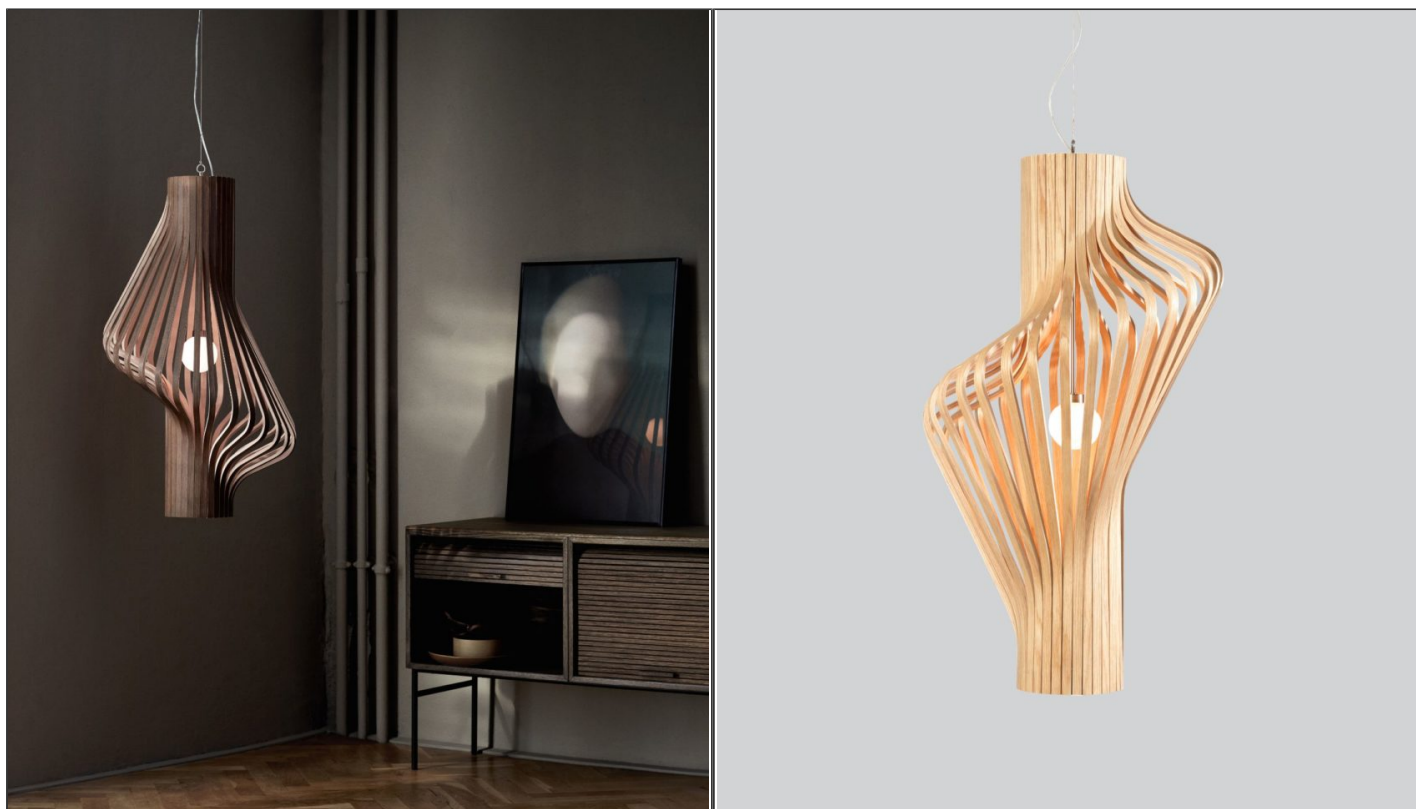

Diva Pendant Light

NOR.DIVA PENDANT

PRODUCT DETAILS

Dimensions (cm)	H80 x W48.5
Application	Interior
Material	Steel, Wood
Drop (cm)	Max 450
Lamp	G9 Max 40W
Availability	Upon Request

NOTES
