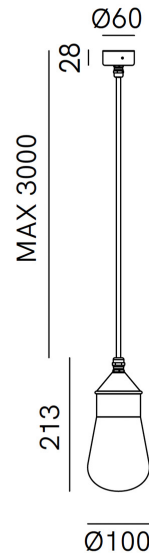

Drop Mini Pendant Light

IL.270.43.00T

PRODUCT DETAILS

| | |
|------------------------|-------------------|
| Dimensions (cm) | H21.3 x Ø10 |
| Application | Interior, Outdoor |
| Material | Glass, Brass |
| Finish | Antique Brass |
| Lamp | E14 LED Max 10W |
| Drop (cm) | Max 300 |