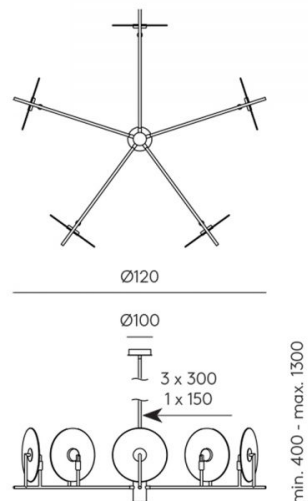

Erto 5lt Pendant Light

ARO.C1257/5+1096/25

PRODUCT DETAILS

Dimensions (cm)	H30 x Ø120
Application	Interior
Material	Alabaster, Steel
Finish	Matte Black/Matte Brass, Natural
Lamp	G9 LED 5W 3000K (incl.)*
Drop (cm)	Max 130