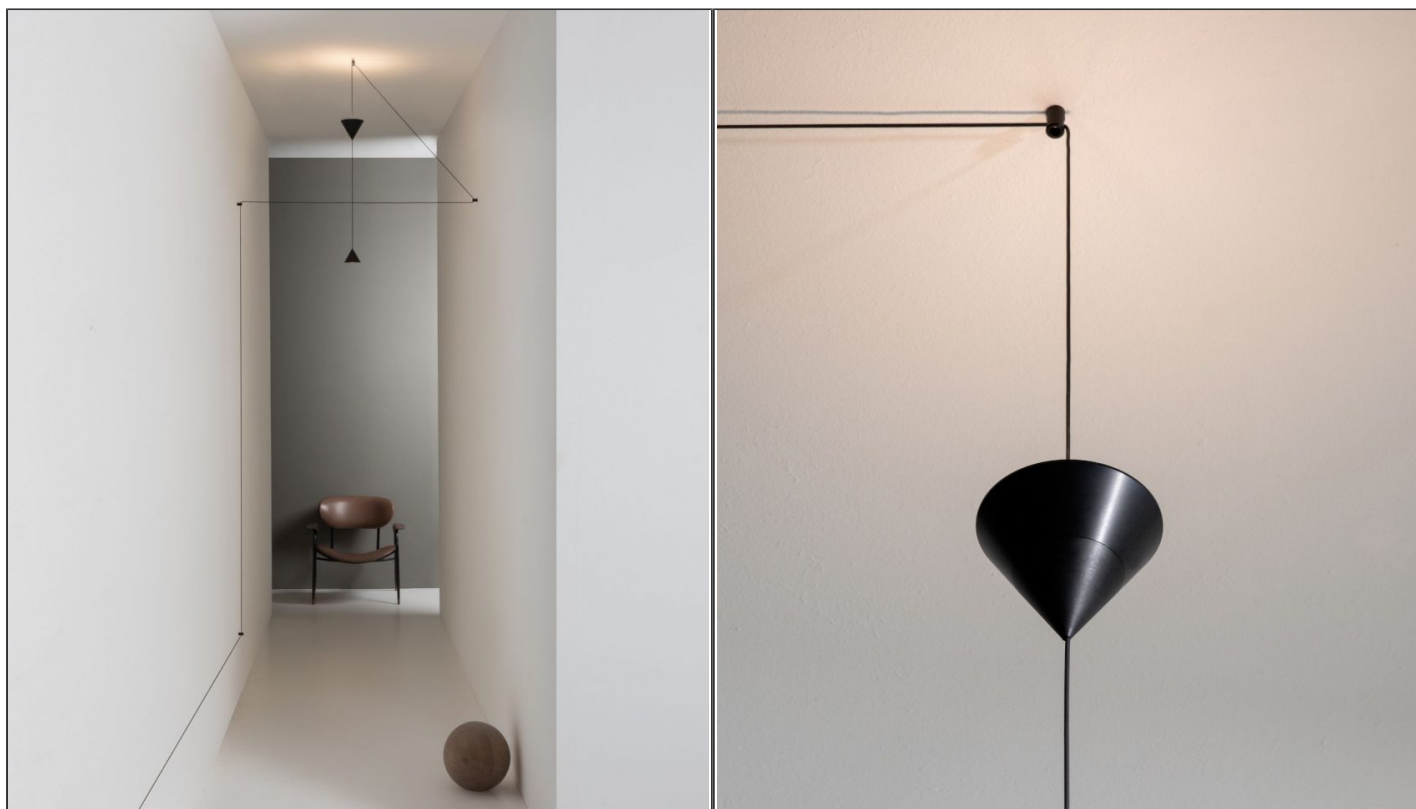

Filomena Pendant Light

KM.SE270/PL

PRODUCT DETAILS

Dimensions	N/A
Material	Aluminium
Finish	Matte Black
Lamp	LED 8.4W 3000K*
Application	Interior

NOTES
