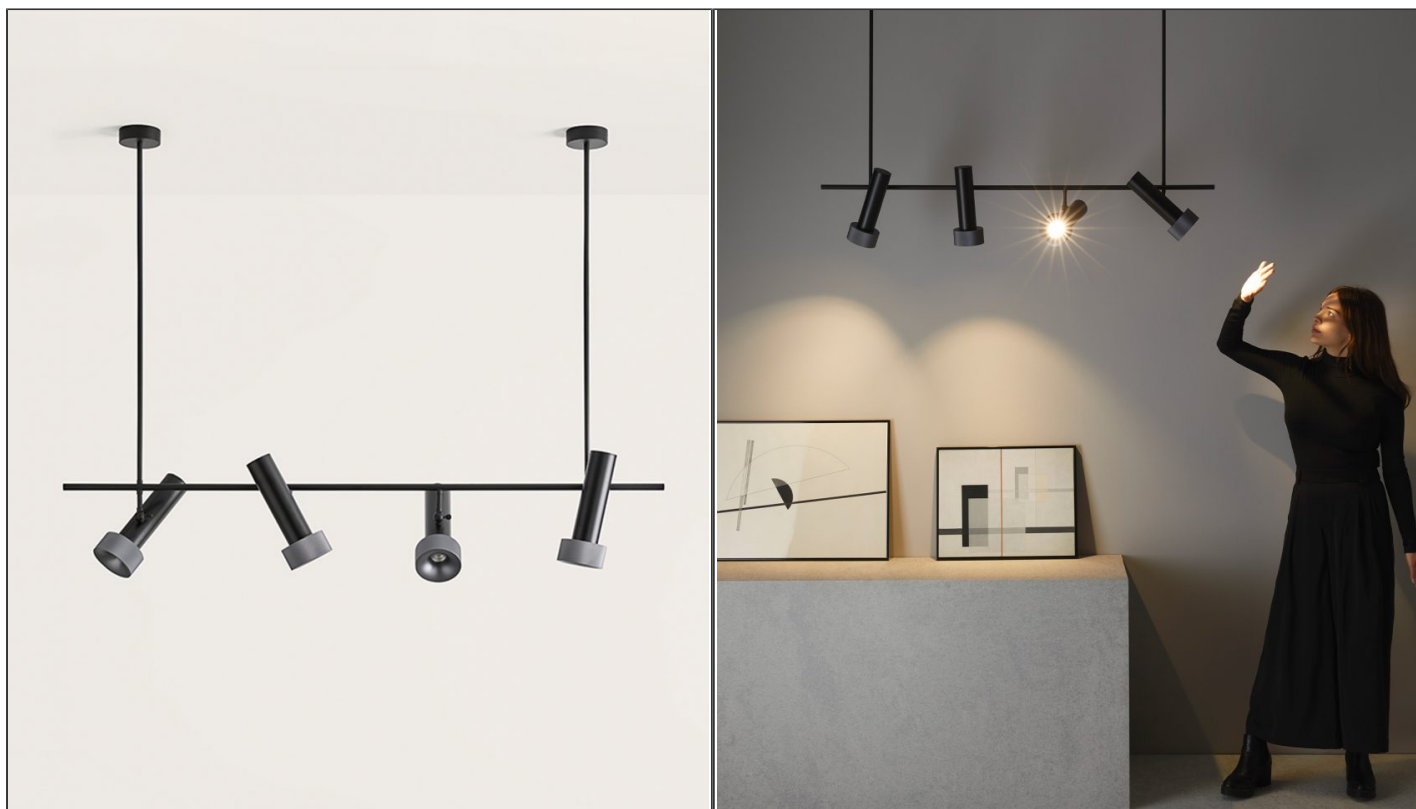

Focus Linear Pendant Light

ARO.C1279/4

PRODUCT DETAILS

Dimensions (cm)	H21.5 x W130
Application	Interior
Material	Aluminium
Structure Finish	Matte Black
Lamp	GU10 LED 5W 3000K (incl.)*
Drop (cm)	Max 114.5