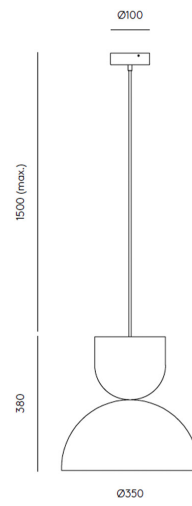

## Gamma Pendant Light

ARO.C1081/NEG/NCS 3020Y70R/NCS S7005G80Y

### PRODUCT DETAILS

<b>Dimensions (cm)</b>	H38 x Ø35
<b>Application</b>	Interior
<b>Material</b>	Ceramic, Steel
<b>Finish</b>	Make Up/Green Leaf
<b>Lamp</b>	LED 9W 3000K
<b>Drop (cm)</b>	Max 150