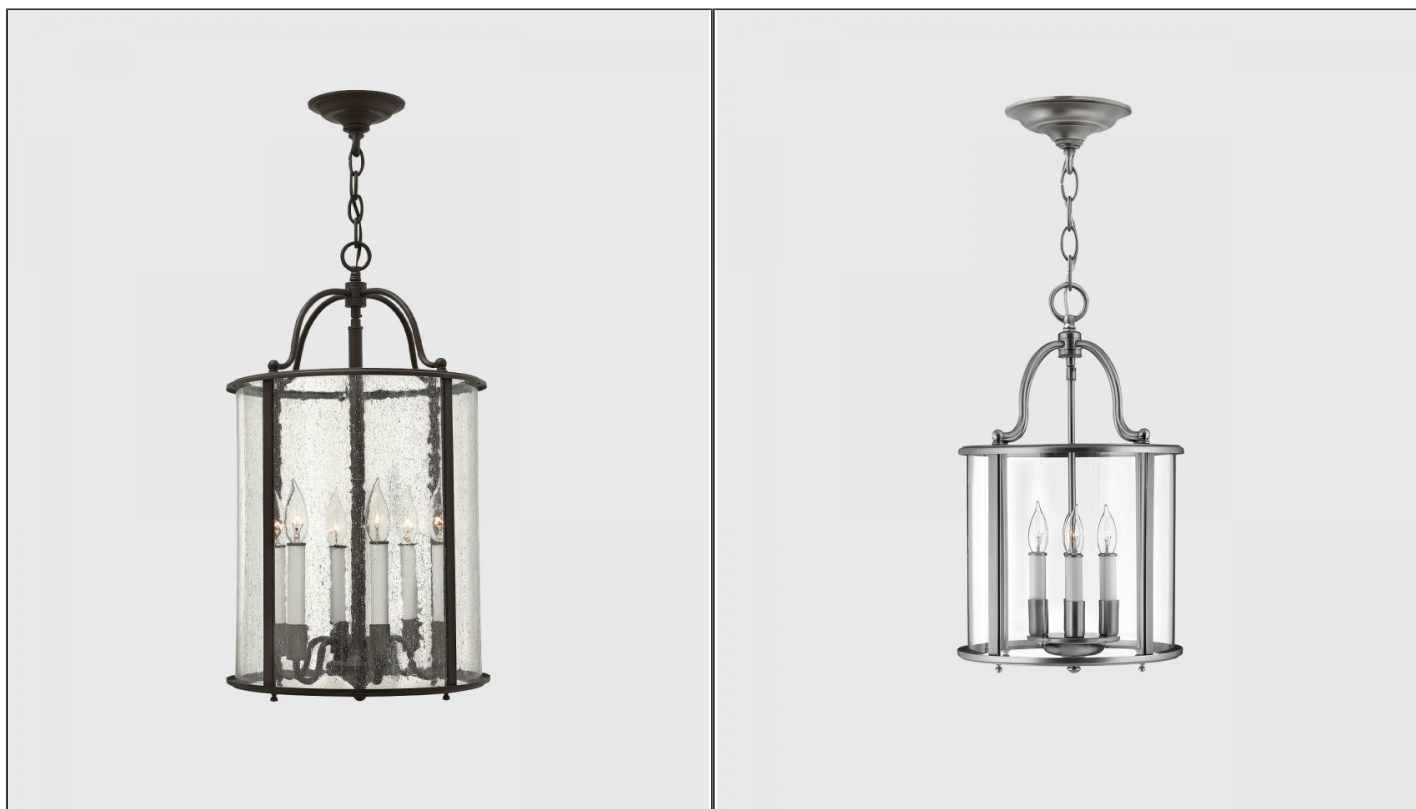

Gentry Pendant Light

ELS.HK-GENTRY-P

PRODUCT DETAILS

Dimensions	N/A
Application	Interior
Material	Metal
Drop (cm)	Max 192.5 / 213.4 / 378.9
Lamp	E14 Max 60W
Availability	Upon Request

NOTES
