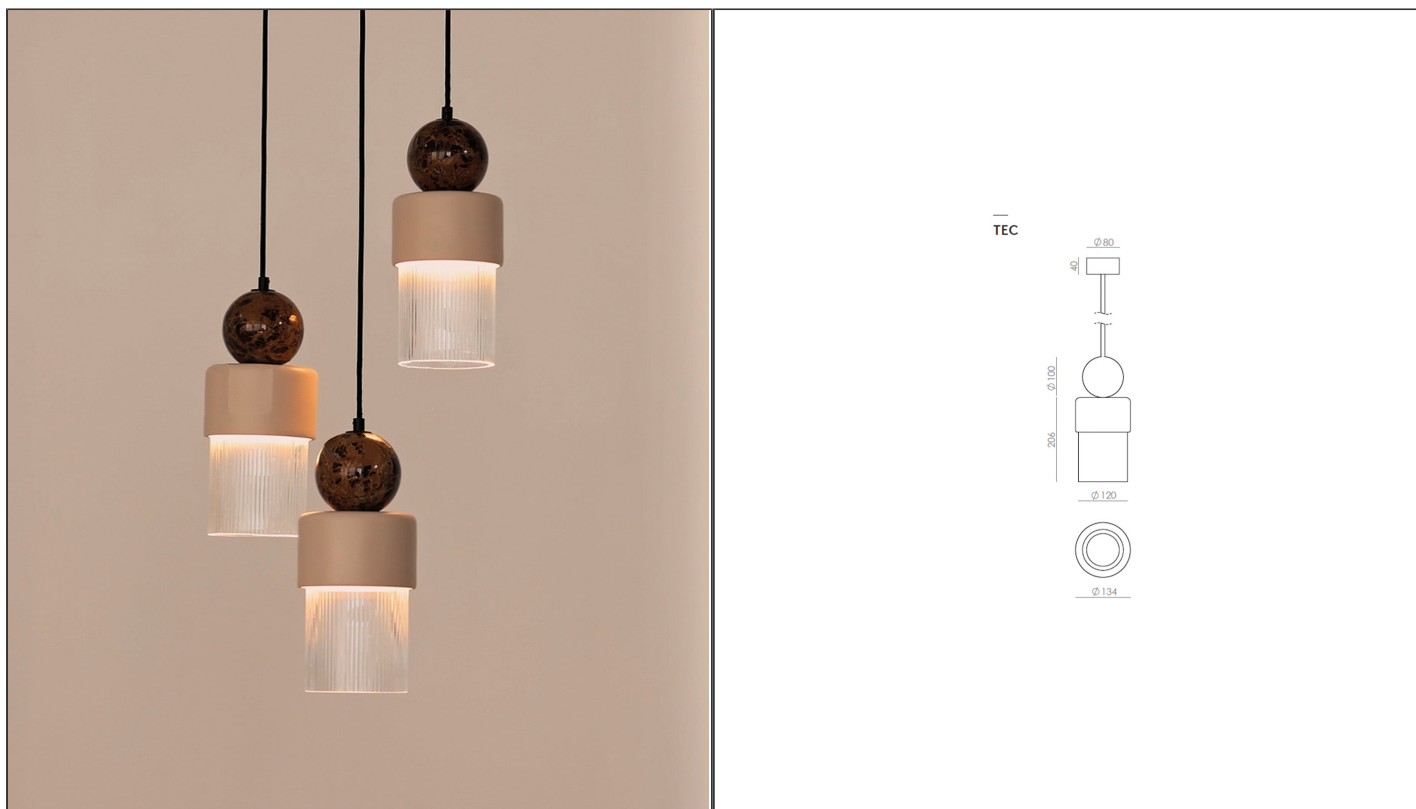

## Glamm Pendant Light

ARO.C1130/BRO-S2010Y50R

### PRODUCT DETAILS

<b>Dimensions (cm)</b>	H30 x Ø12.4
<b>Application</b>	Interior
<b>Material</b>	Ceramic, Steel
<b>Finish</b>	Brown Marble/Nude Ceramic
<b>Lamp</b>	LED 9W 2700K
<b>Drop (cm)</b>	Max 300