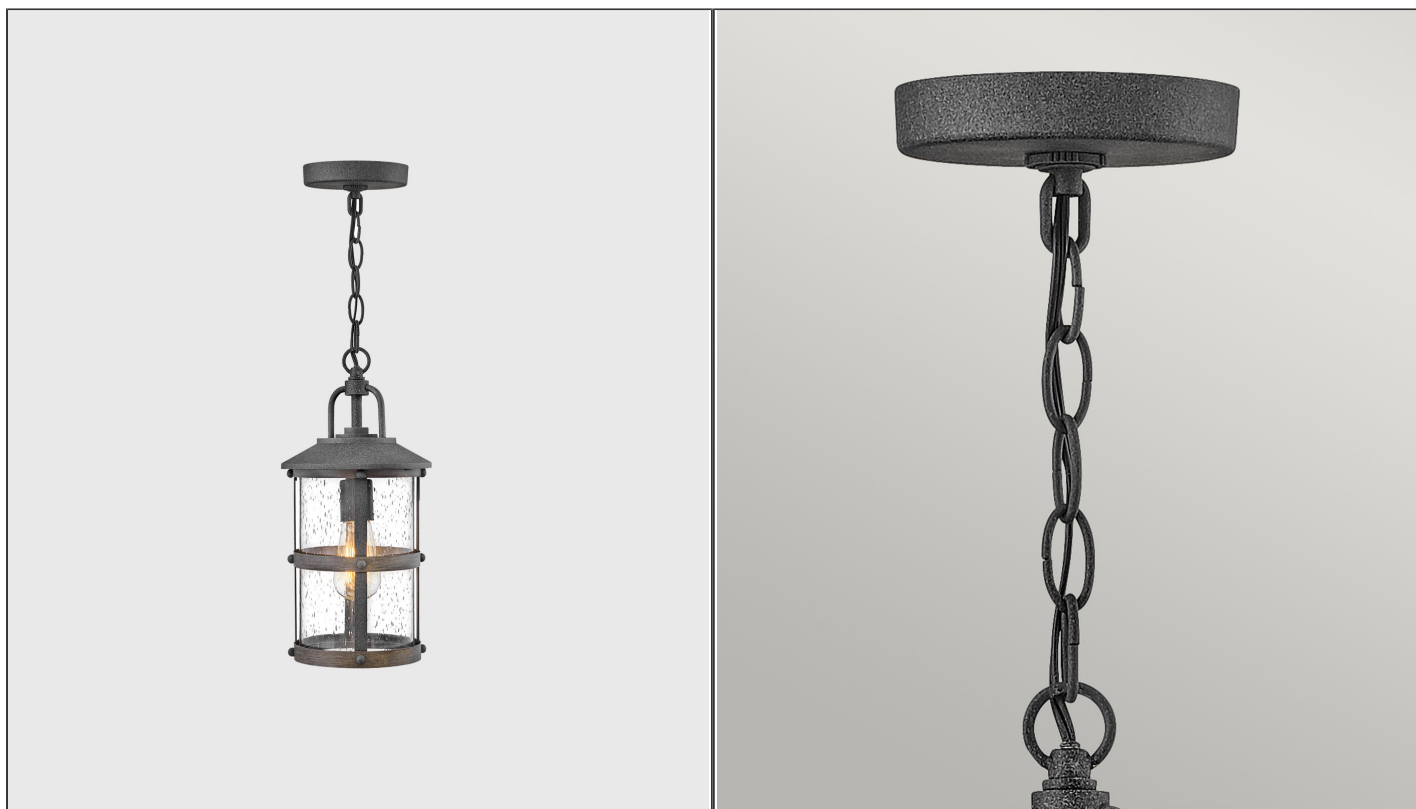

## Lakehouse Pendant Light

ELS.QN-LAKEHOUSE8-S-DZ

### PRODUCT DETAILS

<b>Dimensions (cm)</b>	H37.8 x Ø18.4
<b>Application</b>	Interior, Outdoor
<b>Material</b>	Glass, Aluminium
<b>Finish</b>	Aged Zinc, Driftwood Grey
<b>Lamp</b>	E27 Max 60W
<b>Drop (cm)</b>	Max 200
<b>IP-Rating</b>	IP44