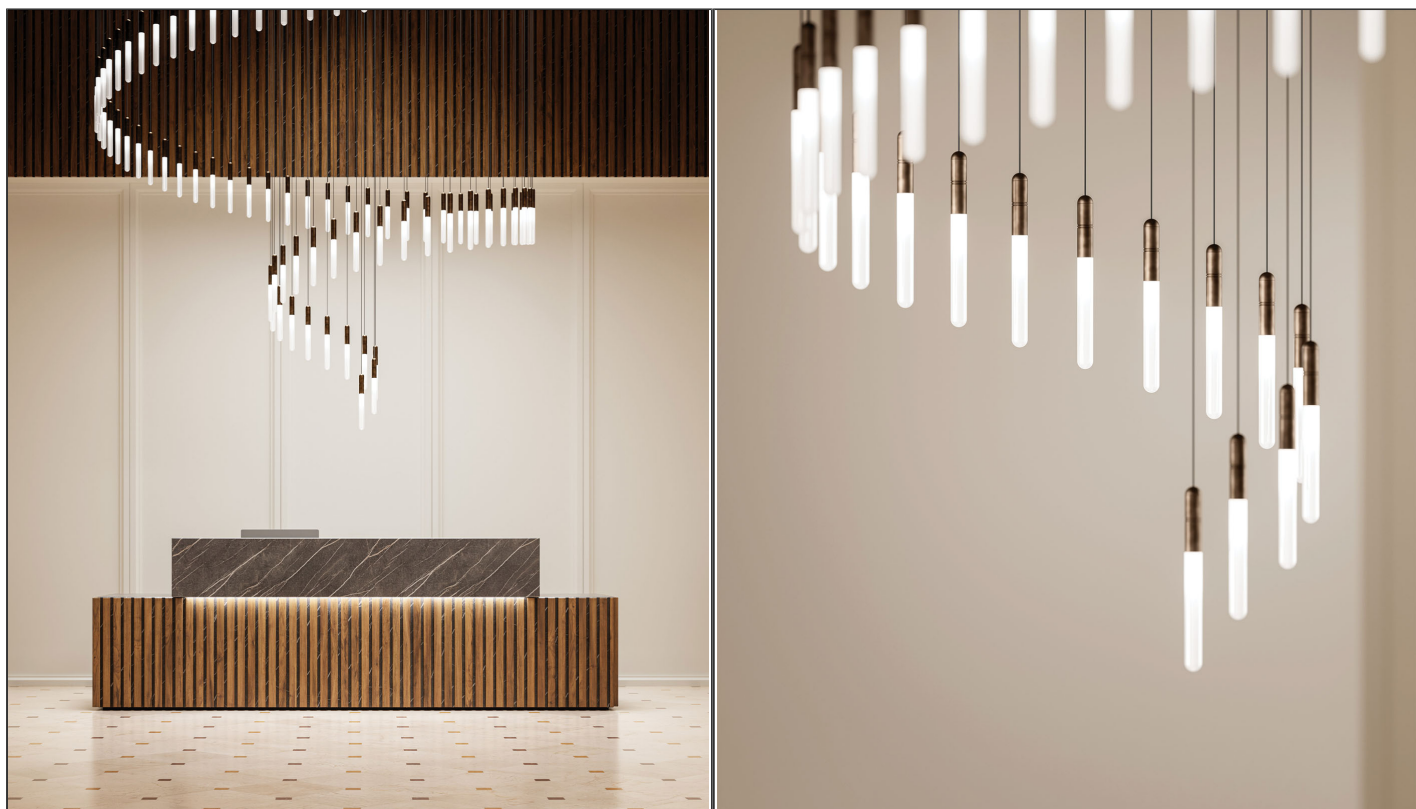

Levante Cluster Pendant Light

IL.LEVANTE CLUSTER/P

PRODUCT DETAILS

Dimensions (cm)	See Description
Application	Interior
Material	Glass, Iron
Structure Finish	Morocco
Glass Finish	White
Lamp	LED 6W 2700K

NOTES
