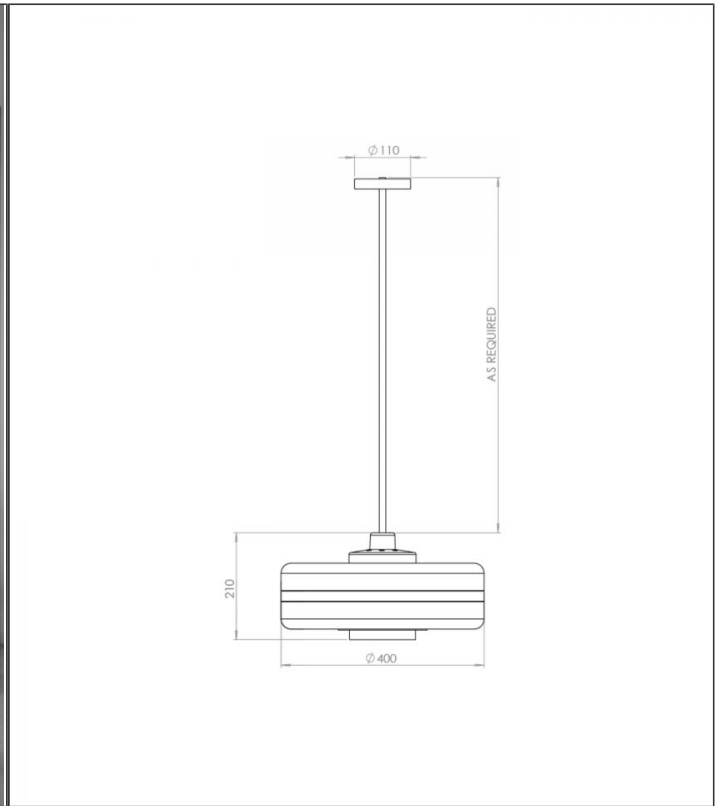

Masina Pendant Light

BF.MSN0010

PRODUCT DETAILS

Dimensions (cm)	L40 x W40 x D21
Application	Interior
Material	Glass, Brass
Finish	Brushed Brass, Opal
Drop (cm)	As Required
Lamp	E27 Max 60W

NOTES
