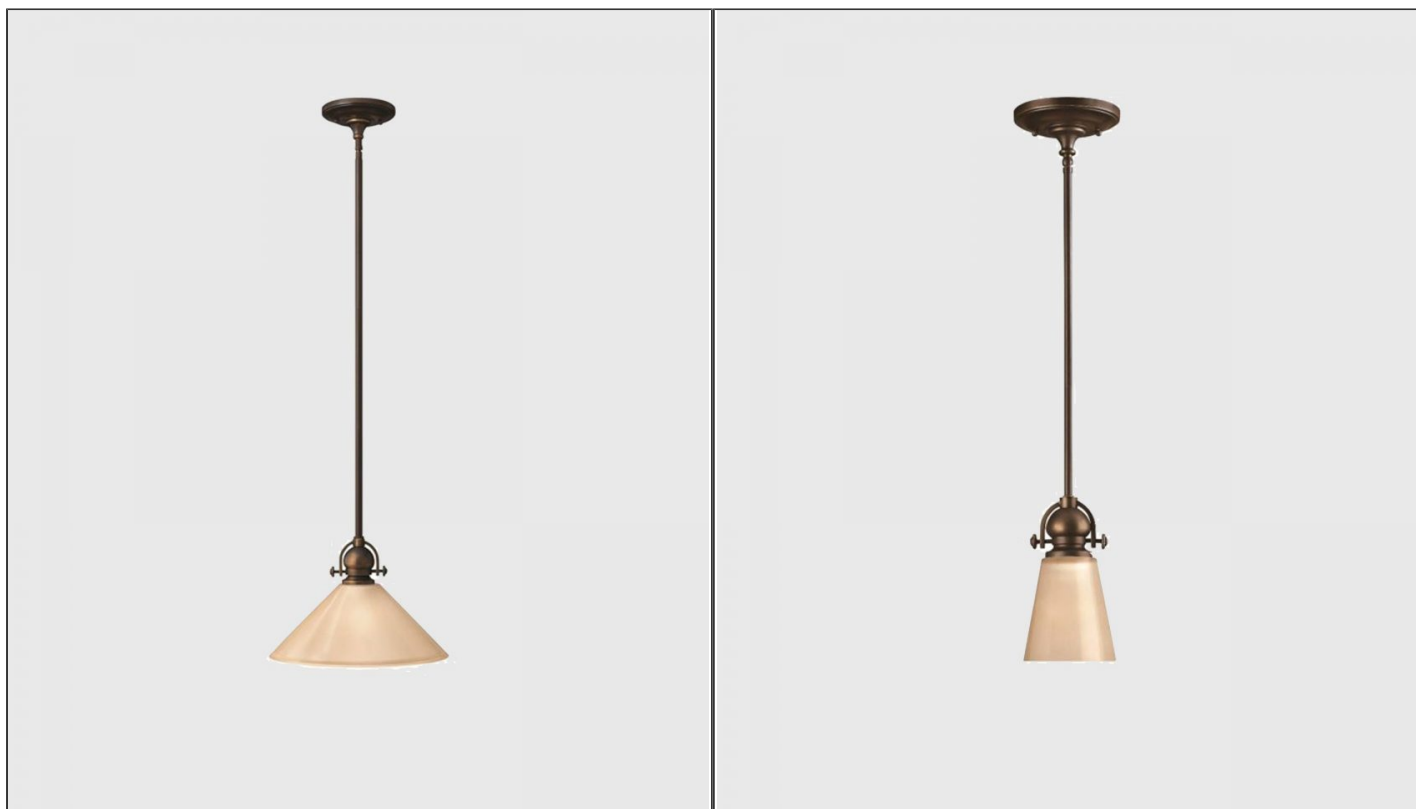

Mayflower Pendant Light

ELS.MAYFLOWER-P

PRODUCT DETAILS

| | |
|---------------------|--------------------|
| Dimensions | N/A |
| Application | Interior |
| Material | Glass, Metal |
| Finish | Amber, Olde Bronze |
| Drop (cm) | Max 108 |
| Lamp | E27 Max 60W |
| Availability | Upon Request |