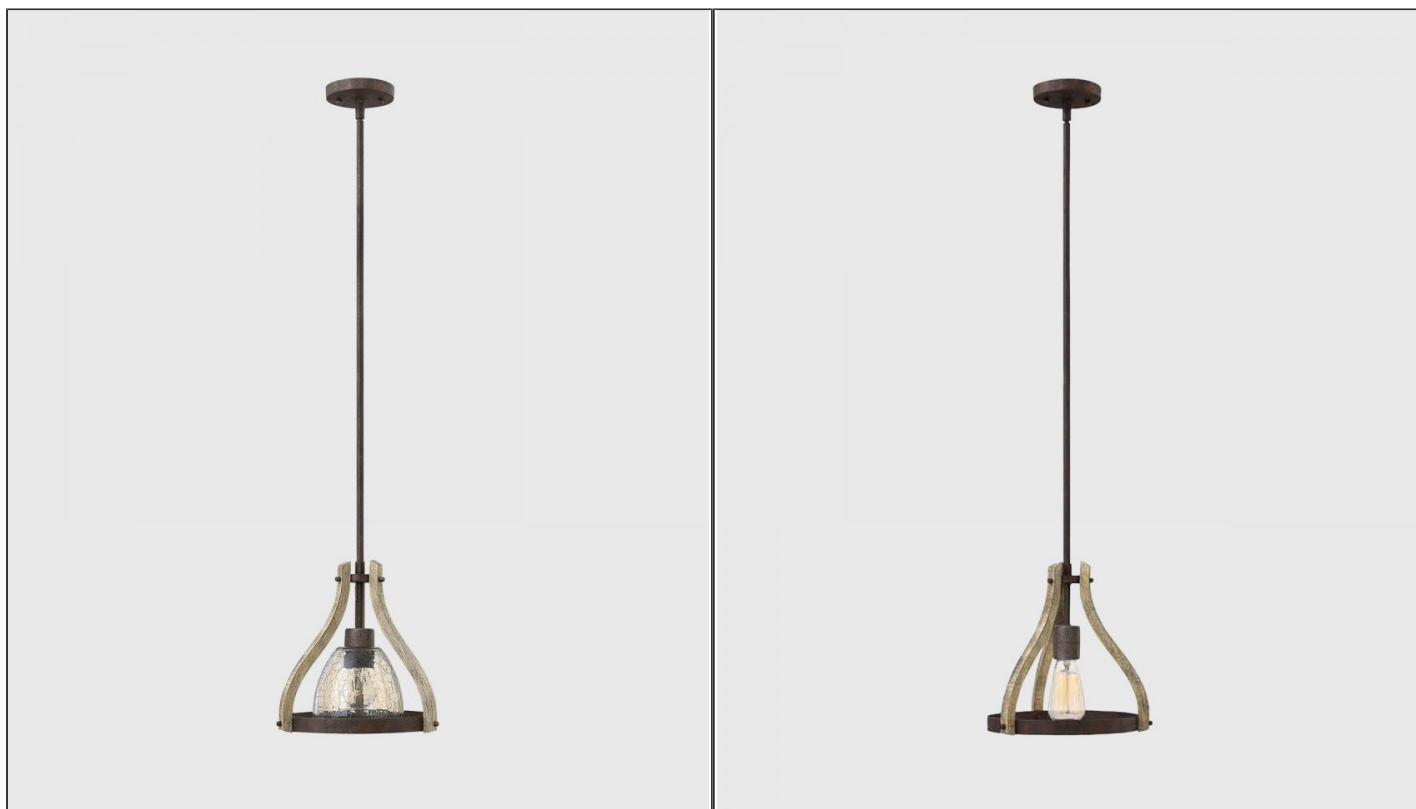

Middlefield Pendant Light

ELS.HK-MIDDLEFIELDP1

PRODUCT DETAILS

Dimensions (cm)	H28 x W30.5
Application	Interior
Material	Metal, Wood
Finish	Iron Rust, Solid Distressed
Drop (cm)	Max 110
Lamp	E27 Max 60W
Availability	Upon Request