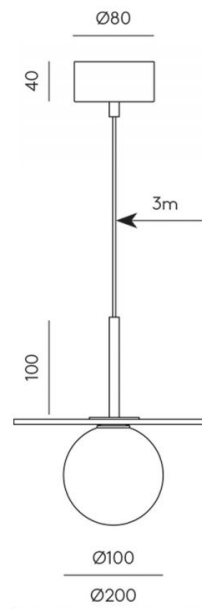

Miro Pendant Light

ARO.C1289+1096/25

PRODUCT DETAILS

Dimensions (cm)	H20 x W20
Application	Interior
Material	Glass, Alabaster, Steel
Finish	Matte Black, Natural, Opal
Lamp	G9 LED 5W 2700K (incl.)
Drop (cm)	Max 320